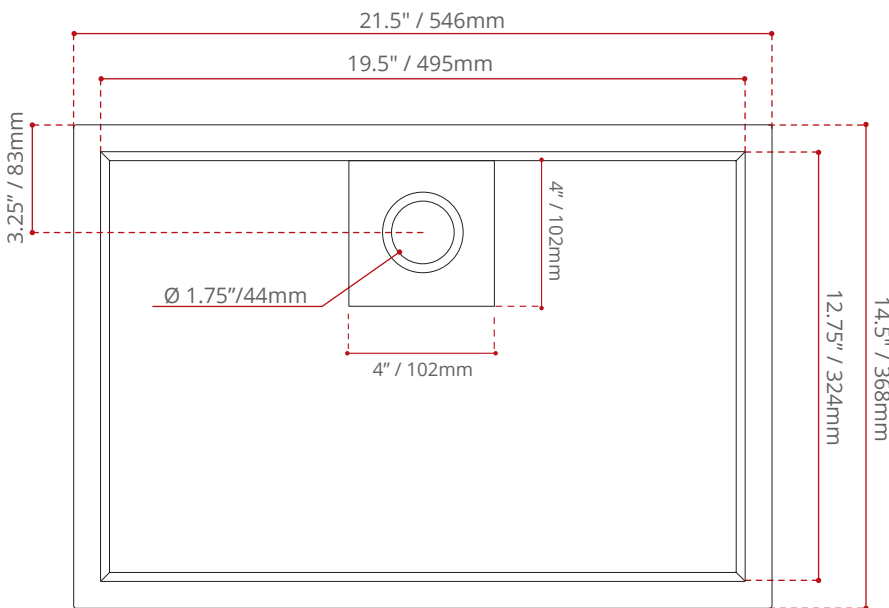

Colour Me **SERIES**

SHIPPING DIMENSIONS

22 x 16 x 8.75" / 559 x 406 x 222mm

NET WEIGHT

15.5 kg / 34 lbs

GROSS WEIGHT

17 kg / 37.4 lbs

Measurements may vary ± 5mm
- Diagram NOT to scale -