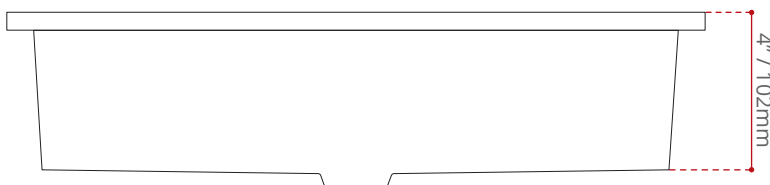

Colour Me **SERIES**

SHIPPING DIMENSIONS

22 x 16 x 8.75" / 559 x 406 x 222mm

NET WEIGHT

15.5 kg / 34 lbs

GROSS WEIGHT

17 kg / 37.4 lbs

Measurements may vary ± 5mm
- Diagram NOT to scale -