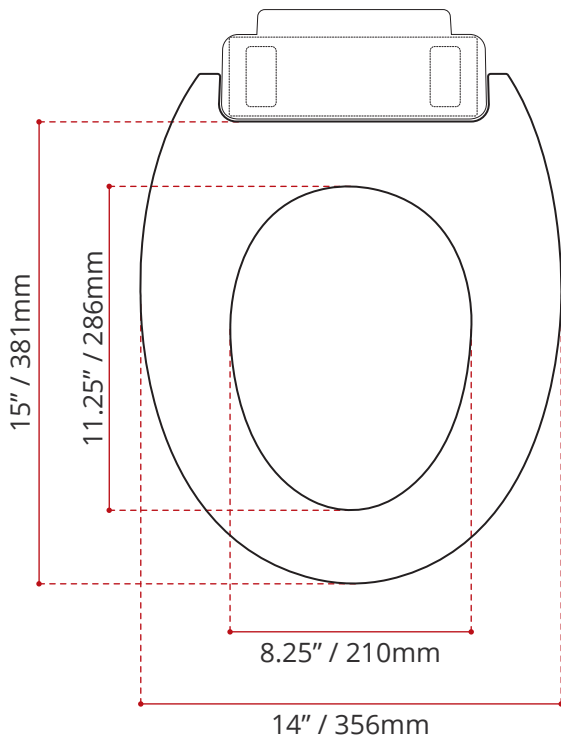

Product images are for illustration purposes only. Actual product(s) may vary.

DESCRIPTION:

- Water pressure control
- Double Precision nozzle
- Cost-effective & Easy to use
- Universal fit on almost any toilet
- Easy installation on most standard toilets
- Requires NO electricity or plumbing
- Environmentally friendly

SHIPPING INFORMATION:

- Length: 20.5" / 521mm
- Width: 14.75" / 375mm
- Height: 3" / 76mm
- Net Weight: 2 kg / 4.4 lbs
- Gross Weight: 2.5 kg / 5.5 lbs

DISCLAIMER: Measurements may vary $\pm \frac{1}{4}$ " (Diagram Not to scale)