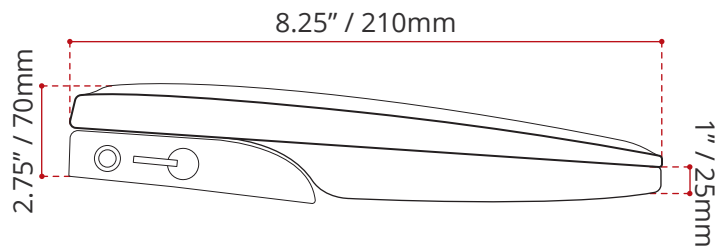

Product images are for illustration purposes only. Actual product(s) may vary.

DESCRIPTION:

- Water pressure control
- Double Precision nozzle
- Cost-effective & Easy to use
- Universal fit on almost any toilet
- Easy installation on most standard toilets
- Requires NO electricity or plumbing
- Environmentally friendly

SHIPPING INFORMATION:

- Length: 20.5" / 521mm
- Width: 14.75" / 375mm
- Height: 3" / 76mm
- Net Weight: 2 kg / 4.4 lbs
- Gross Weight: 2.5 kg / 5.5 lbs

DISCLAIMER: Measurements may vary $\pm \frac{1}{4}$ " (Diagram Not to scale)