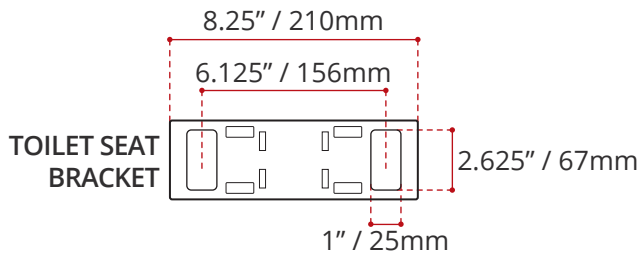

Product images are for illustration purposes only. Actual product(s) may vary.

DESCRIPTION:

- Water pressure control
- Double Precision nozzle
- Cost-effective & Easy to use
- Universal fit on almost any toilet
- Easy installation on most standard toilets
- Requires NO electricity or plumbing
- Environmentally friendly

SHIPPING INFORMATION:

- Length: 20.5" / 521mm
- Width: 14.75" / 375mm
- Height: 3" / 76mm
- Net Weight: 2 kg / 4.4 lbs
- Gross Weight: 2.5 kg / 5.5 lbs

DISCLAIMER: Measurements may vary $\pm \frac{1}{4}$ " (Diagram Not to scale)