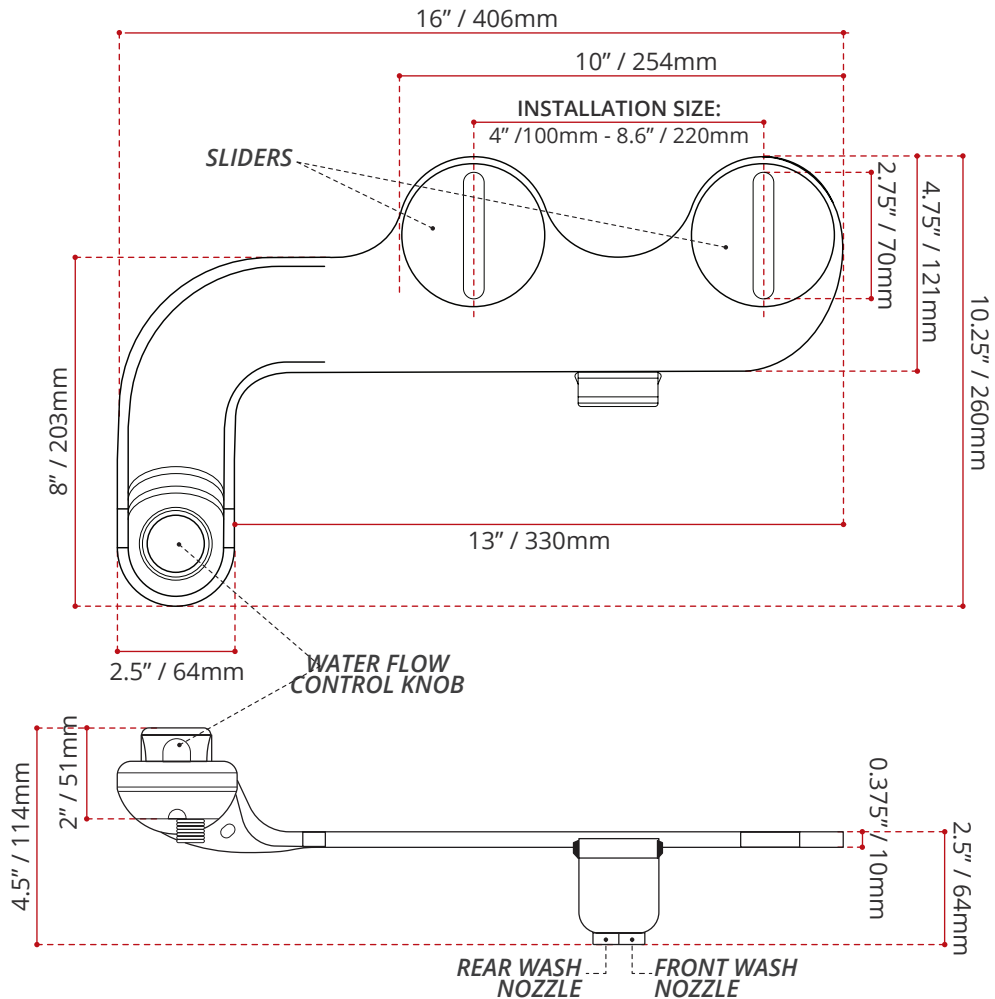

Product images are for illustration purposes only. Actual product(s) may vary.

DESCRIPTION:

- Water pressure control
- Double Precision nozzle
- Organically antibacterial bamboo knob
- Adjustable spray direction
- Cost-effective & Easy to use
- Universal fit on almost any toilet
- Easy installation on most standard toilets
- Requires NO electricity or plumbing
- Environmentally friendly

SHIPPING INFORMATION:

- Length: 17.375" / 441mm
- Width: 3.5" / 89mm
- Height: 7.875" / 200mm
- Net Weight: 0.75 kg / 1.6 lbs
- Gross Weight: 1 kg / 2.2 lbs

DISCLAIMER: Measurements may vary ± 1/4" (Diagram Not to scale)