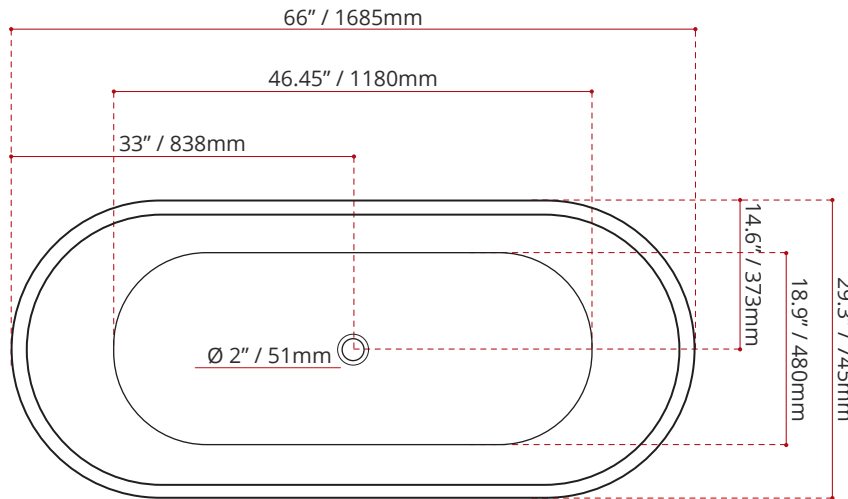

Product images are for illustration purposes only. Actual product(s) may vary.

MODEL No.	FINISH
<b>946</b>	<b>GW</b> GLOSS WHITE

DIMENSIONS	WATER DEPTH	CAPACITY
<ul style="list-style-type: none"> <li>• Length: 66" / 1685mm</li> <li>• Width: 29.3" / 745mm</li> <li>• Height: 23.6" / 600mm</li> </ul>	14" / 355mm Drain to overflow	53.3 gal. 201 litres of water

**PRODUCT INFORMATION:**

Valley's DAWN is a modern freestanding bath with a wide, deep bathing well. A gentle slope offers a more leisurely soak. *This tub comes with an integral slotted overflow and a white pop-up drain is included.* Complies with CSA & IAPMO standards

**SHIPPING INFORMATION:**

- Length: 68" / 1727mm
- Width: 31" / 787mm
- Height: 25" / 635mm
- Net Weight: tba.
- Gross Weight: tba.

DISCLAIMER: Measurements may vary ± ¼" (Diagram Not to scale)

**CUSTOMIZE YOUR TUB**