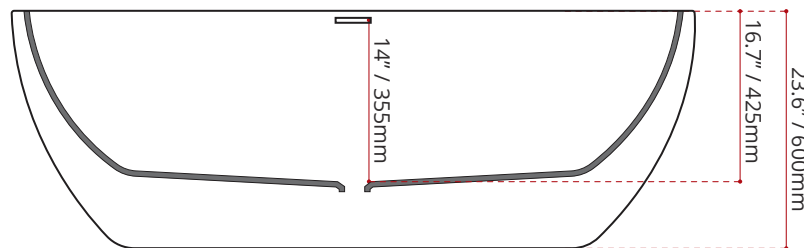

Product images are for illustration purposes only. Actual product(s) may vary.

MODEL No.	FINISH
<b>946</b>	<b>GW</b> GLOSS WHITE

DIMENSIONS	WATER DEPTH	CAPACITY
<ul style="list-style-type: none"> <li>• Length: 66" / 1685mm</li> <li>• Width: 29.3" / 745mm</li> <li>• Height: 23.6" / 600mm</li> </ul>	14" / 355mm Drain to overflow	53.3 gal. 201 litres of water

**PRODUCT INFORMATION:**

Valley's DAWN is a modern freestanding bath with a wide, deep bathing well. A gentle slope offers a more leisurely soak. *This tub comes with an integral slotted overflow and a white pop-up drain is included.* Complies with CSA & IAPMO standards

**SHIPPING INFORMATION:**

- Length: 68" / 1727mm
- Width: 31" / 787mm
- Height: 25" / 635mm
- Net Weight: tba.
- Gross Weight: tba.

DISCLAIMER: Measurements may vary ± ¼" (Diagram Not to scale)

**CUSTOMIZE YOUR TUB**