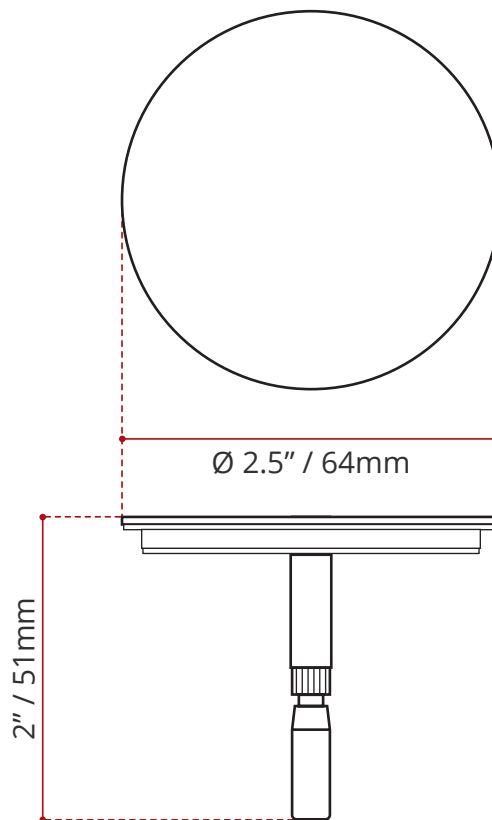

SHIPPING INFORMATION

- Length: 5" / 127mm • Net Weight: 0.2kg/ 0.5lbs
- Width: 5" / 127mm • Gross Weight: 0.4kg/ 1lbs
- Height: 5" / 127mm

DISCLAIMER: Measurements may vary ± ¼" (Diagram Not to scale)