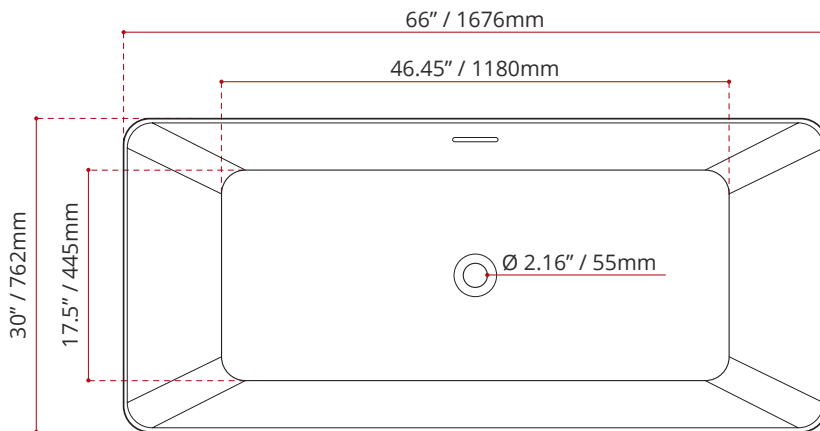

MODEL No.	FINISH
954	GW GLOSS WHITE

DIMENSIONS	WATER DEPTH	CAPACITY
<ul style="list-style-type: none"> • Length: 66" / 1676mm • Width: 30" / 762mm • Height: 23.75" / 603mm 	15" / 380mm Drain to overflow	53 gal. 201 litres of water

SHIPPING INFORMATION:

- Length: 69" / 1750mm
- Width: 33.5" / 850mm
- Height: 26" / 660mm
- Net Weight: 46 kg / 101 lbs
- Gross Weight: 56 kg / 123 lbs

DISCLAIMER: Measurements may vary ± 1/4" (Diagram Not to scale)