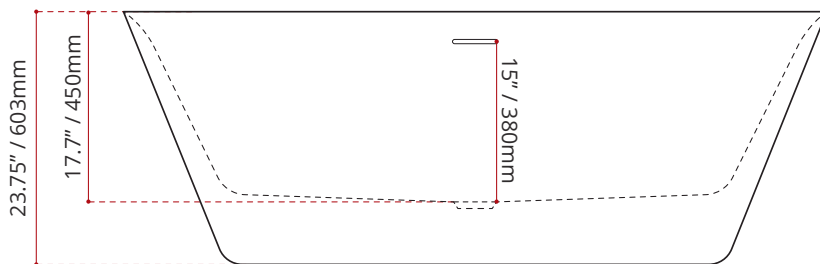

MODEL No.	FINISH
954	GW GLOSS WHITE

DIMENSIONS	WATER DEPTH	CAPACITY
<ul style="list-style-type: none"> • Length: 66" / 1676mm • Width: 30" / 762mm • Height: 23.75" / 603mm 	15" / 380mm Drain to overflow	53 gal. 201 litres of water

PRODUCT INFORMATION:

Upgrade your bathroom with Valley's DIAMOND freestanding bath. Its bold, expressionistic design adds a touch of luxury. The contoured backrest cradles your body's curves, providing ultimate comfort while you soak. It includes an integral slotted overflow and a convenient pop-up drain. CSA & IAPMO compliant.

SHIPPING INFORMATION:

- Length: 69" / 1750mm
- Width: 33.5" / 850mm
- Height: 26" / 660mm
- Net Weight: 46 kg / 101 lbs
- Gross Weight: 56 kg / 123 lbs

DISCLAIMER: Measurements may vary ± 1/4" (Diagram Not to scale)