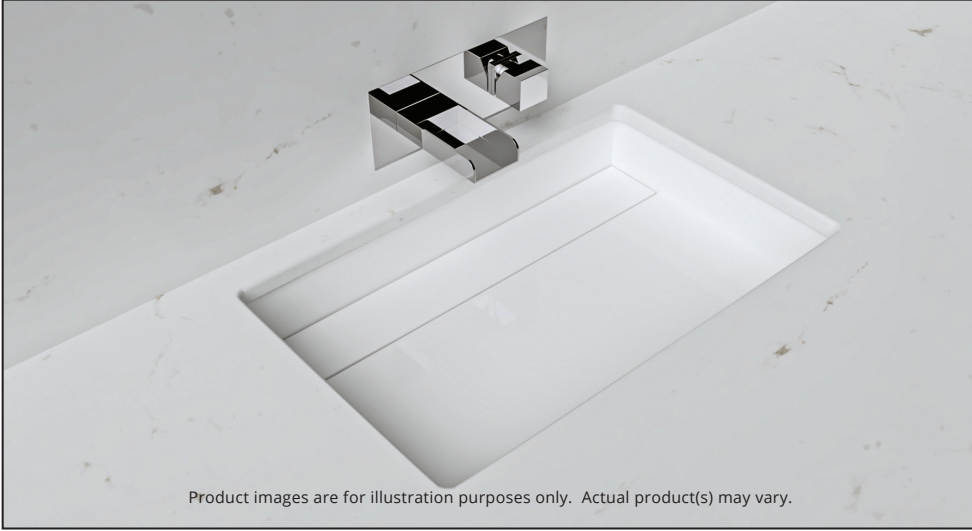

DIVINEUM (2416UMW)

SHILA STONE BASIN

FINISH	
MATTE WHITE 2416UMMW	GLOSS WHITE 2416UMGW

DESCRIPTION
<ul style="list-style-type: none"> • Made in Canada • Undermount Shila Stone basin • Default finish White (Matte or Gloss) • White linear drain cover Included • No overflow • Drain assembly sold separately • Stain, scratch and crack resistance • Complies with CSA & IAPMO standards

DISCLAIMER: Measurements may vary $\pm \frac{1}{4}$ " (Diagram Not to scale)