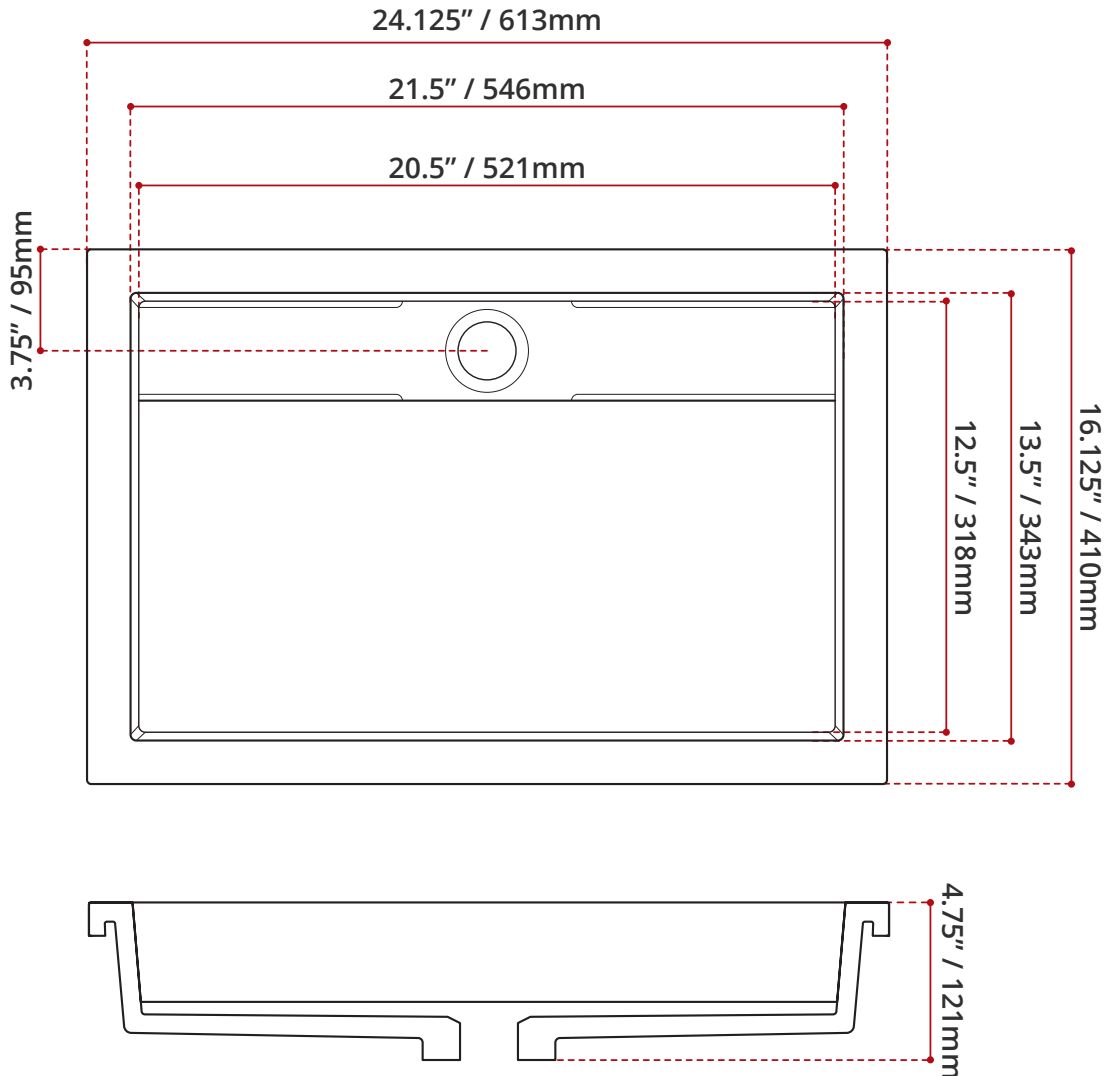

DIVINEUM (2416UMW)

SHILA STONE BASIN

FINISH	
MATTE WHITE 2416UMMW	GLOSS WHITE 2416UMGW

DESCRIPTION
<ul style="list-style-type: none"> • Made in Canada • Undermount Shila Stone basin • Default finish White (Matte or Gloss) • White linear drain cover Included • No overflow • Drain assembly sold separately • Stain, scratch and crack resistance • Complies with CSA & IAPMO standards

DISCLAIMER: Measurements may vary $\pm \frac{1}{4}$ " (Diagram Not to scale)