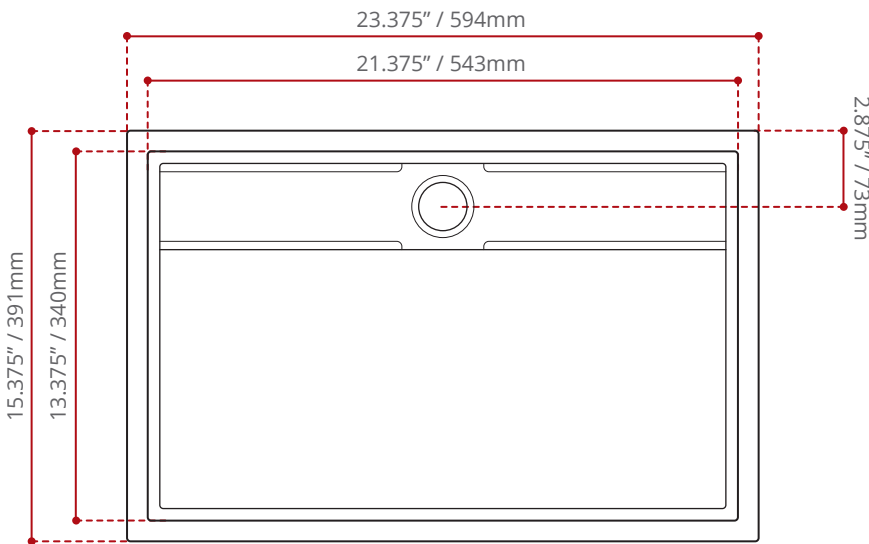

### SHIPPING DIMENSIONS

26 x 21 x 8.75" / 660 x 533 x 222mm

### NET WEIGHT

23 kg / 50 lbs

### GROSS WEIGHT

25 kg / 55 lbs

Measurements may vary ±5mm  
- Diagram NOT to scale -