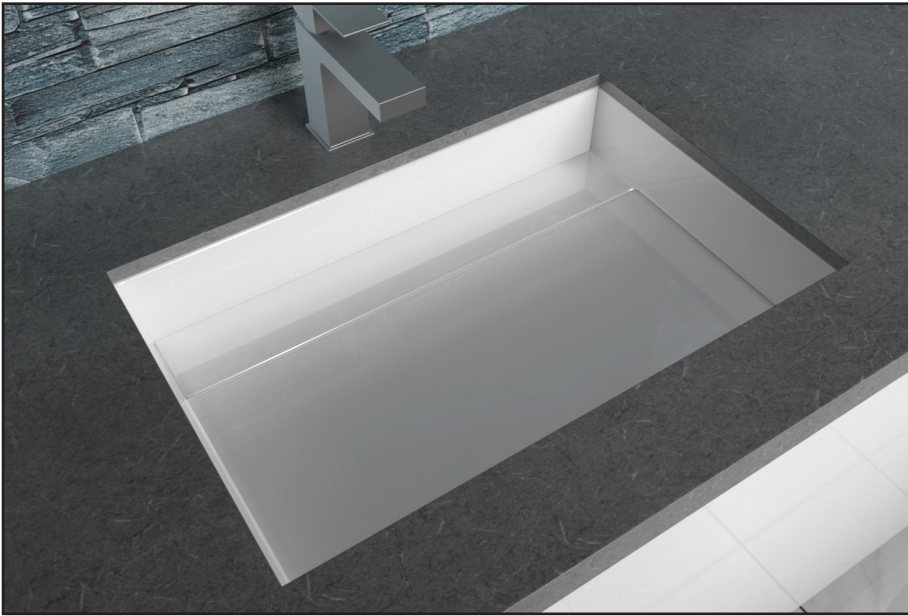

# DIVINE UM (VA2416UMWHT)

## UNDERMOUNT LAVATORY BASIN

### DESCRIPTION:

- Undermount basin.
- Shila stone.
- No Overflow.
- White linear drain cover Included.
- Made in Canada.
- Matte / Gloss pearl white.
- Complies with CSA & IAPMO standards.

Colour Me **SERIES**