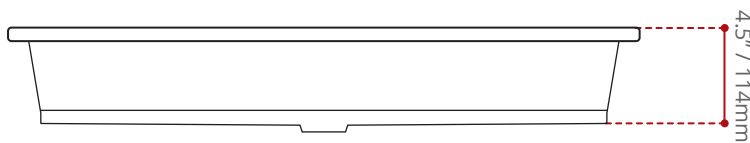

### SHIPPING DIMENSIONS

26 x 21 x 8.75" / 660 x 533 x 222mm

### GROSS WEIGHT

25 kg / 55 lbs

Measurements may vary ±5mm  
- Diagram NOT to scale -