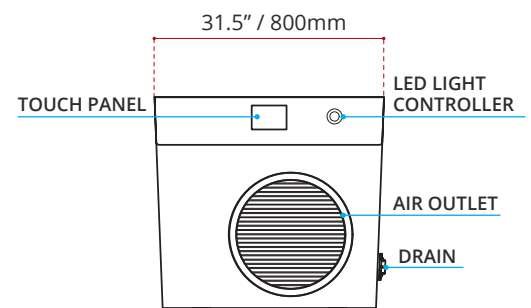

DISCLAIMER: Measurements may vary ± ¼" (Diagram Not to scale)