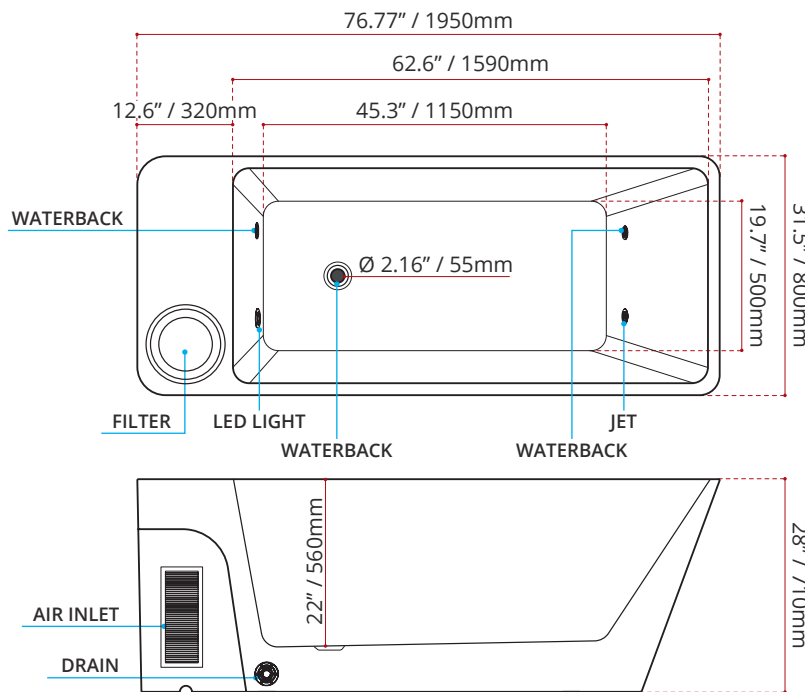

VOLTAGE	POWER	CURRENT
110V / 60HZ	1HP	8A