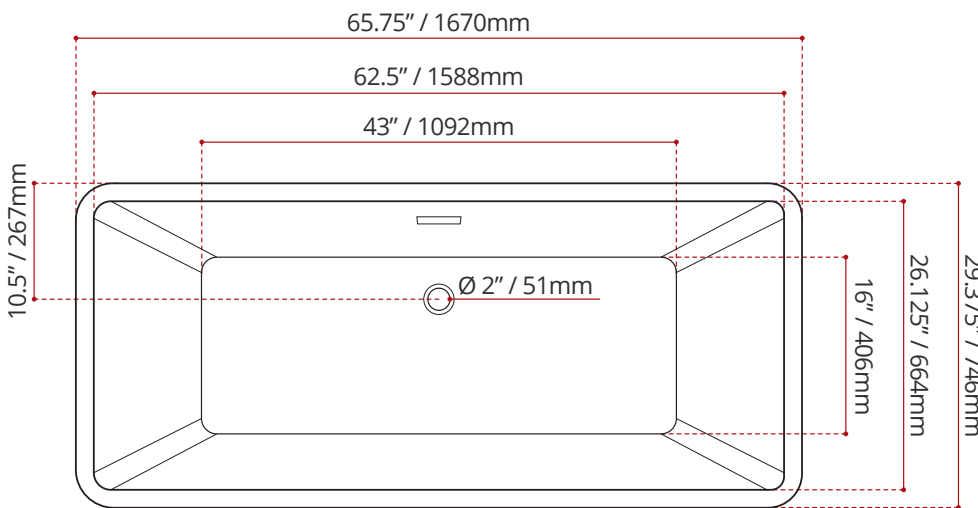

| MODEL No. | FINISH |
|------------|--------------------------|
| 916 | GW GLOSS WHITE |

| DIMENSIONS | WATER DEPTH | CAPACITY |
|--|----------------------------------|--------------------------------|
| <ul style="list-style-type: none"> • Length: 65.75" / 1670mm • Width: 29.375" / 746mm • Height: 23" / 584mm | 14" / 356mm Drain to overflow | 42 gal. 159 litres of water |

PRODUCT INFORMATION:

Valley's ETHER bathtub is the perfect mix of elegance and sophistication. This modern tub was made keeping relaxation and style in mind. The elevated, curved backrest comfortably moulds to your body so you can relax and enjoy your bath. *This tub comes with an integral slotted overflow and a white pop-up drain is included.* Complies with CSA & IAPMO standards

SHIPPING INFORMATION:

- Length: 69" / 1753mm
- Width: 32" / 813mm
- Height: 25" / 635mm
- Net Weight: 43 kg / 95 lbs.
- Gross Weight: 54 kg / 119 lbs.

CUSTOMIZE YOUR TUB

ALL UPCHARGE OPTIONS ARE MADE TO ORDER
- NO REFUND - NO RETURN -