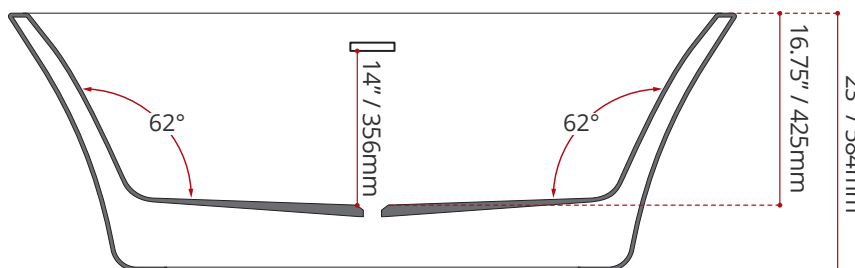

| MODEL No. | FINISH |
|------------|--------------------------|
| 916 | GW GLOSS WHITE |

| DIMENSIONS | WATER DEPTH | CAPACITY |
|--|----------------------------------|--------------------------------|
| <ul style="list-style-type: none"> • Length: 65.75" / 1670mm • Width: 29.375" / 746mm • Height: 23" / 584mm | 14" / 356mm Drain to overflow | 42 gal. 159 litres of water |

PRODUCT INFORMATION:

Valley's ETHER bathtub is the perfect mix of elegance and sophistication. This modern tub was made keeping relaxation and style in mind. The elevated, curved backrest comfortably moulds to your body so you can relax and enjoy your bath. *This tub comes with an integral slotted overflow and a white pop-up drain is included.* Complies with CSA & IAPMO standards

SHIPPING INFORMATION:

- Length: 69" / 1753mm
- Width: 32" / 813mm
- Height: 25" / 635mm
- Net Weight: 43 kg / 95 lbs.
- Gross Weight: 54 kg / 119 lbs.

CUSTOMIZE YOUR TUB

ALL UPCHARGE OPTIONS ARE MADE TO ORDER
- NO REFUND - NO RETURN -