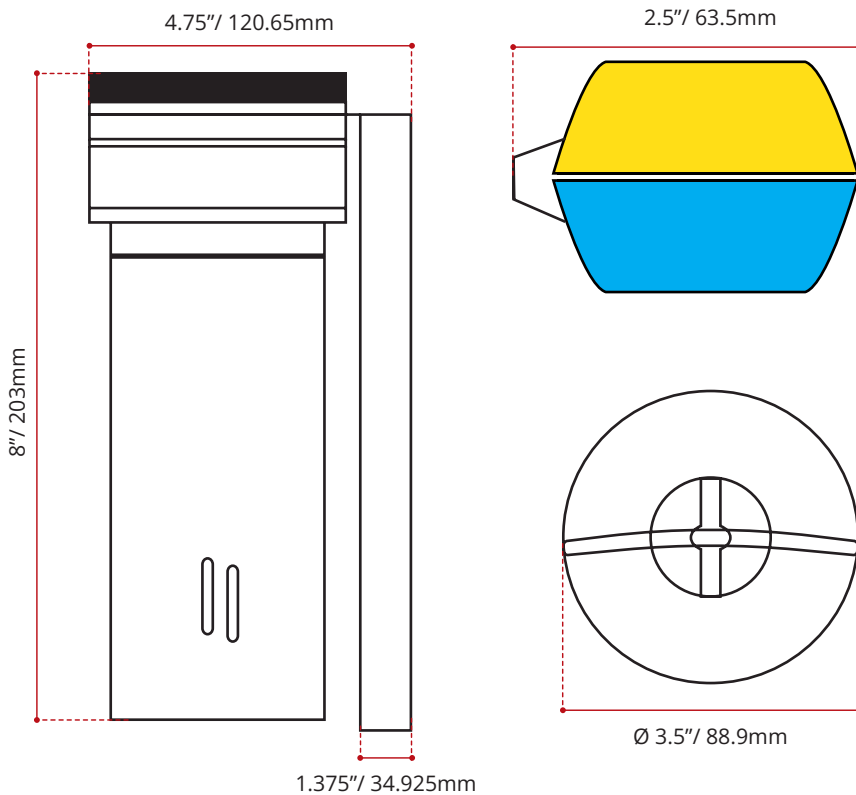

DESCRIPTION
VA0076 Flush Valve

SHIPPING DIMENSIONS
<p>Net Weight: 1lb/0.45kg Gross Weight: 1lb/0.45kg</p>

DISCLAIMER: Measurements may vary ± ¼" (Diagram Not to scale)