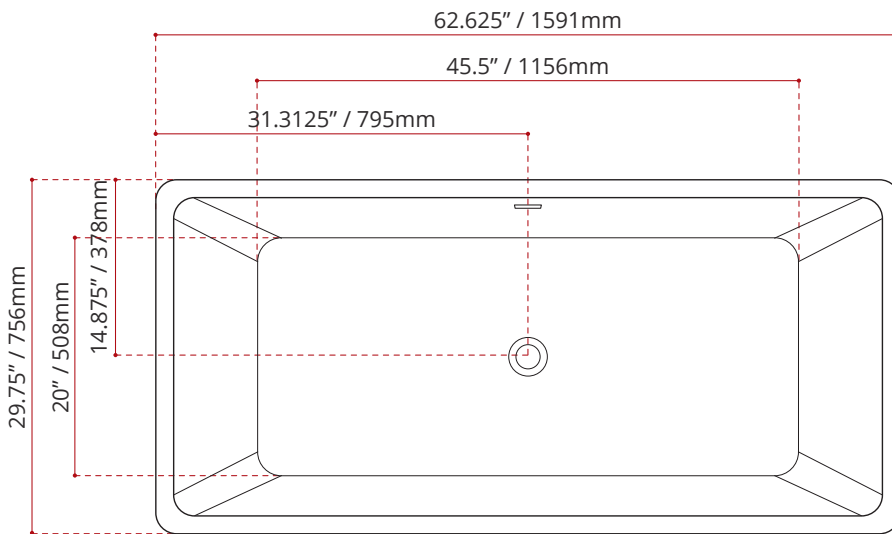

Product images are for illustration purposes only. Actual product(s) may vary.

MODEL No.	FINISH
918	GW GLOSS WHITE

DIMENSIONS	WATER DEPTH	CAPACITY
<ul style="list-style-type: none"> • Length: 62.625" / 1591mm • Width: 29.75" / 756mm • Height: 23.125" / 587mm 	13.5" / 345mm Drain to overflow	70 gal. 265 litres of water

PRODUCT INFORMATION:

Valley's GEM freestanding bath is elegantly sculpted to please even the most extreme bathers. *This tub comes with an integral slotted overflow and a white pop-up drain is included.* Complies with CSA & IAPMO standards

SHIPPING INFORMATION:

- Length: 64" / 1630mm
- Width: 31" / 790mm
- Height: 25.2" / 640mm
- Net Weight: 52 kg / 114 lbs.
- Gross Weight: 66 kg / 145 lbs

CUSTOMIZE YOUR TUB

ALL UPCHARGE OPTIONS ARE MADE TO ORDER
- NO REFUND - NO RETURN -