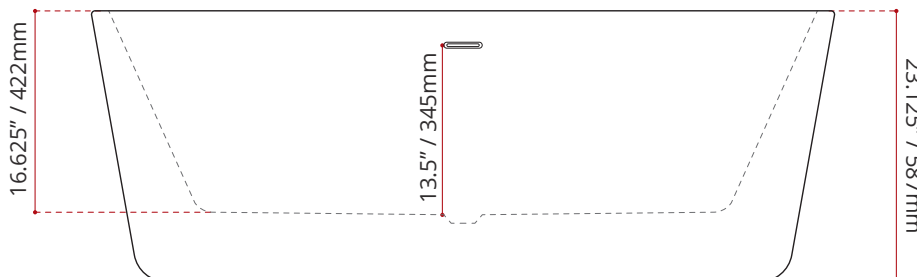

Product images are for illustration purposes only. Actual product(s) may vary.

MODEL No.	FINISH
918	GW GLOSS WHITE

DIMENSIONS	WATER DEPTH	CAPACITY
<ul style="list-style-type: none"> • Length: 62.625" / 1591mm • Width: 29.75" / 756mm • Height: 23.125" / 587mm 	13.5" / 345mm Drain to overflow	70 gal. 265 litres of water

PRODUCT INFORMATION:

Valley's GEM freestanding bath is elegantly sculpted to please even the most extreme bathers. *This tub comes with an integral slotted overflow and a white pop-up drain is included.* Complies with CSA & IAPMO standards

SHIPPING INFORMATION:

- Length: 64" / 1630mm
- Width: 31" / 790mm
- Height: 25.2" / 640mm
- Net Weight: 52 kg / 114 lbs.
- Gross Weight: 66 kg / 145 lbs

CUSTOMIZE YOUR TUB

ALL UPCHARGE OPTIONS ARE MADE TO ORDER
- NO REFUND - NO RETURN -