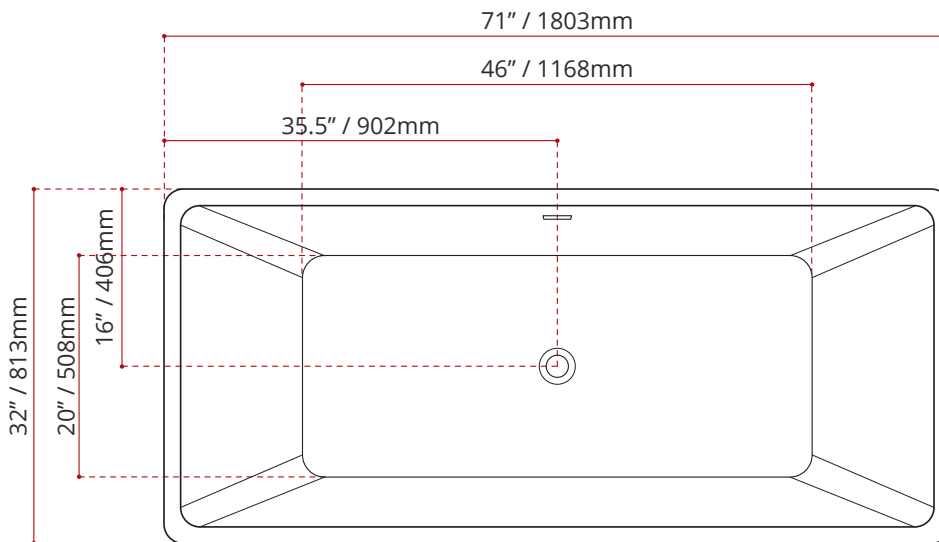

| DIMENSIONS   | WATER DEPTH                         | CAPACITY                         |
|--|-------------------------------------|----------------------------------|
| <ul style="list-style-type: none"> <li>• Length: 71" / 1803mm</li> <li>• Width: 32" / 813mm</li> <li>• Height: 22.75" / 578mm</li> </ul> | 13.78" / 350mm<br>Drain to overflow | 78.7 gal.<br>298 litres of water |

**SHIPPING INFORMATION:**

- Length: 72.4" / 1840mm
- Width: 33" / 838mm
- Height: 25.2" / 640mm
- Net Weight: 56 kg / 123 lbs.
- Gross Weight: 71 kg / 123 lbs.

DISCLAIMER: Measurements may vary ± ¼" (Diagram Not to scale)