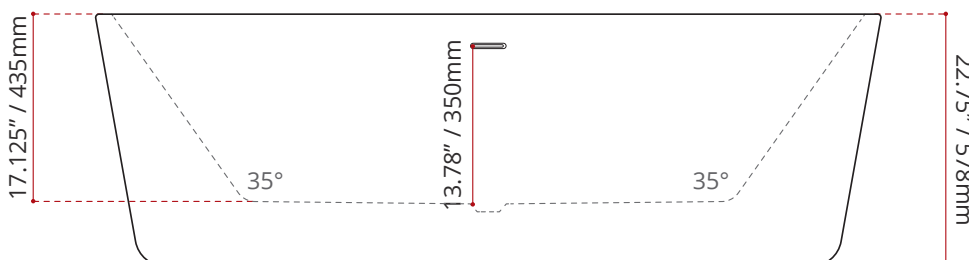

| DIMENSIONS   | WATER DEPTH                         | CAPACITY                         |
|--|-------------------------------------|----------------------------------|
| <ul style="list-style-type: none"> <li>• Length: 71" / 1803mm</li> <li>• Width: 32" / 813mm</li> <li>• Height: 22.75" / 578mm</li> </ul> | 13.78" / 350mm<br>Drain to overflow | 78.7 gal.<br>298 litres of water |

**SHIPPING INFORMATION:**

- Length: 72.4" / 1840mm
- Width: 33" / 838mm
- Height: 25.2" / 640mm
- Net Weight: 56 kg / 123 lbs.
- Gross Weight: 71 kg / 123 lbs.

DISCLAIMER: Measurements may vary ± ¼" (Diagram Not to scale)