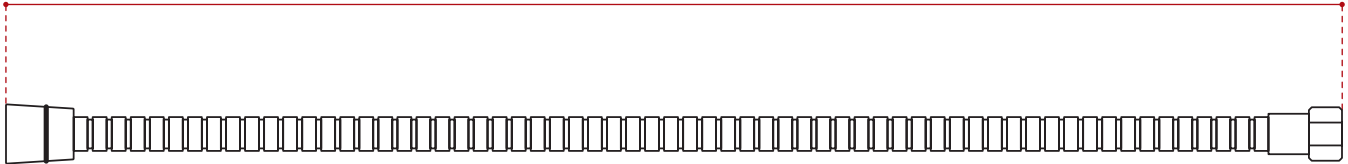

PRODUCT INFORMATION:

Stainless steel supply hose for:

- 865016 Shower Panel
- 59" / 1.5m flexible reinforced stainless steel supply hose

SHIPPING INFORMATION:

- Length: 10" / 254mm
- Width: 10" / 254mm
- Height: 3" / 76mm
- Net Weight: 0.750kg / 1.6lbs.
- Gross Weight: 1kg / 2.2bs.

59" / 1500mm

DISCLAIMER: Measurements may vary \pm 1/4" (Diagram Not to scale)