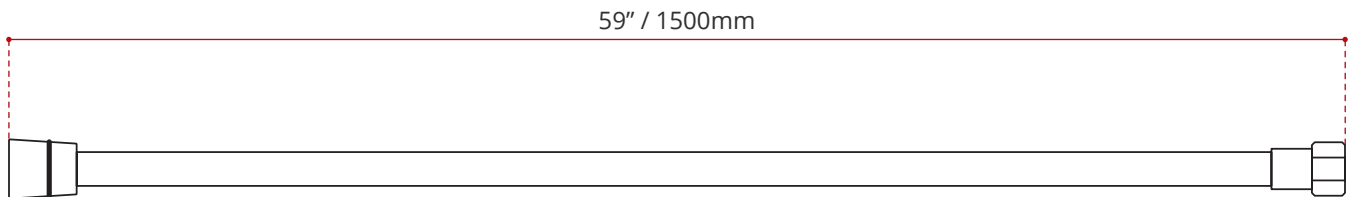

PRODUCT INFORMATION:

Supply hose for:

- HS0014.2F01.100 Hand Shower Kit
- 59" / 1.5m flexible reinforced PVC hose

SHIPPING INFORMATION:

- Length: 10" / 254mm
- Width: 10" / 254mm
- Height: 3" / 76mm
- Net Weight: 0.750kg / 1.6lbs.
- Gross Weight: 1kg / 2.2bs.

DISCLAIMER: Measurements may vary ± ¼" (Diagram Not to scale)