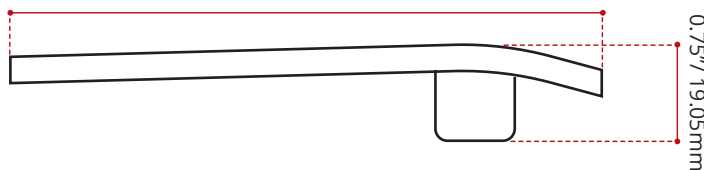

1.125" / 28.575mm

4.5" / 114mm

DESCRIPTION

**Faucet Handle For:
851.211.100**

- Single Lever
- Chrome Finish
- Solid Brass Construction

SHIPPING DIMENSIONS

5 x 5 x 5" / 127 x 127 x 127mm
Net Weight: 0.5lb/0.22kg
Gross Weight: 1lb/0.45kg

DISCLAIMER: Measurements may vary ± 1/4" (Diagram Not to scale)