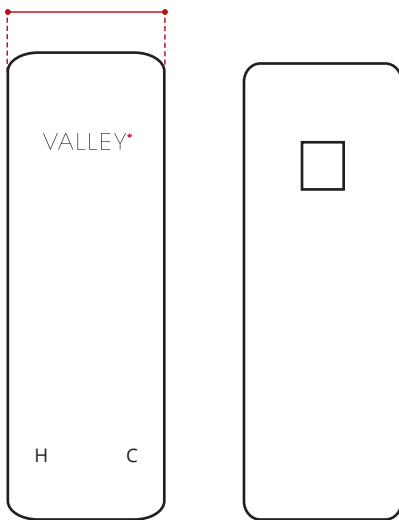

1.125" / 28.575mm

4.5" / 114mm

DESCRIPTION

**Faucet Handle For:
851.211.100**

- Single Lever
- Chrome Finish
- Solid Brass Construction

SHIPPING DIMENSIONS

5 x 5 x 5" / 127 x 127 x 127mm
Net Weight: 0.5lb/0.22kg
Gross Weight: 1lb/0.45kg

DISCLAIMER: Measurements may vary ± 1/4" (Diagram Not to scale)