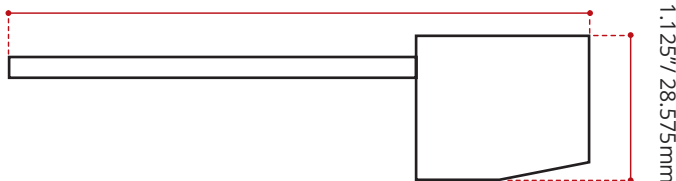

Ø 1.75 / 44.45mm

4.25" / 107.95mm

1.125" / 28.575mm

### DESCRIPTION

**Faucet Handle For:  
802.591.100**

- Chrome Finish
- Easy To Clean And Maintain

### SHIPPING DIMENSIONS

**5 x 5 x 5" / 127 x 127 x 127mm**  
**Net Weight: 0.5lb/0.22kg**  
**Gross Weight: 1lb/0.45kg**

**DISCLAIMER: Measurements may vary ± 1/4" (Diagram Not to scale)**