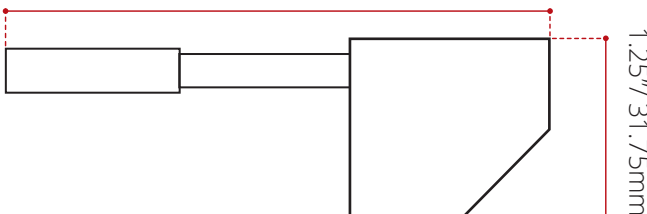

Ø1.75" / 44.45mm

4.5" / 114.3mm

DESCRIPTION

HANDLE FOR:

- CHEF
- CHEF+
- MINI CHEF

DISCLAIMER: Measurements may vary ±¼" (Diagram Not to scale)