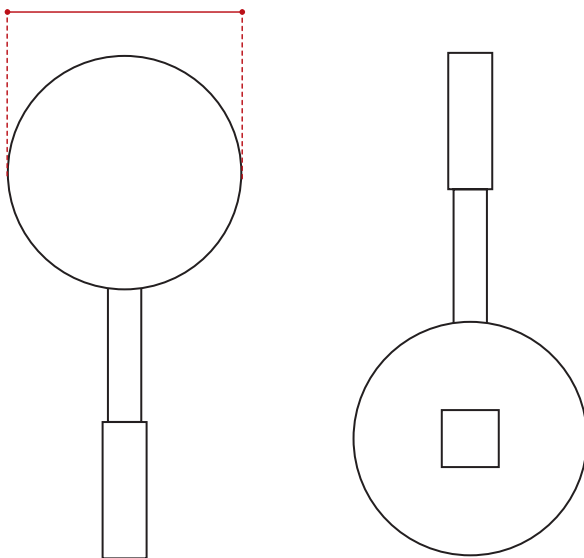

Ø1.75" / 44.45mm

4.5" / 114.3mm

DESCRIPTION

HANDLE FOR:

- CHEF
- CHEF+
- MINI CHEF

DISCLAIMER: Measurements may vary ±¼" (Diagram Not to scale)