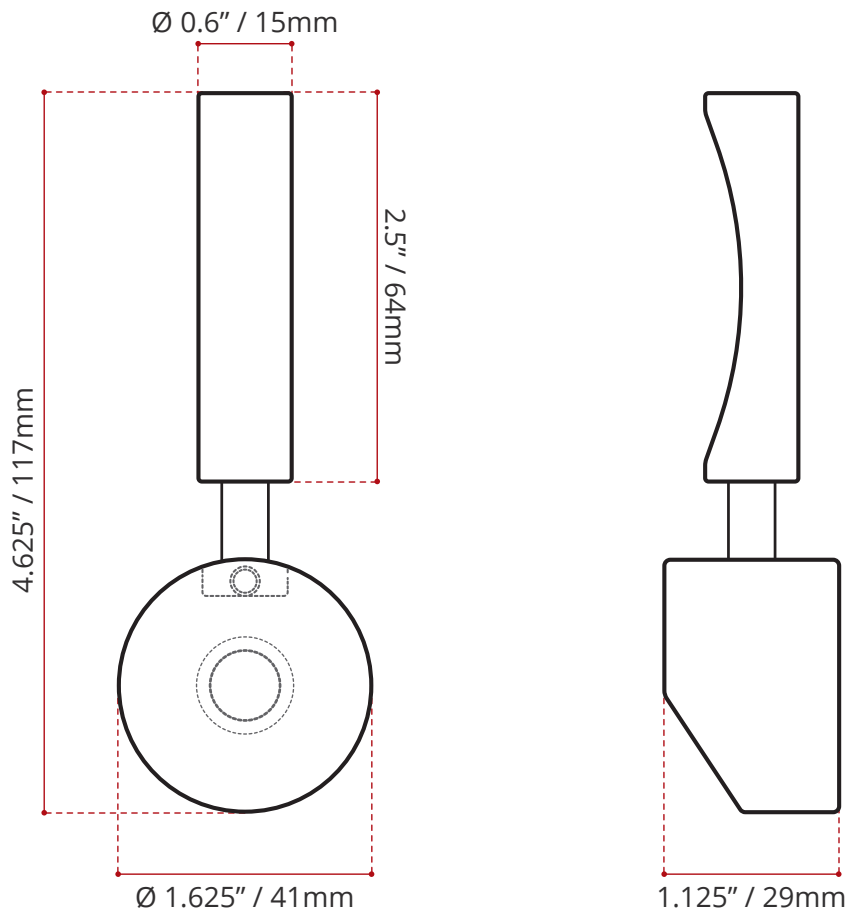

**DESCRIPTION:**

- Kitchen Faucet Handle For: **2006.591.110 (Lena)**
- Polished Stainless Steel Finish
- Corrosion & Discolouration Resistant

**SHIPPING INFORMATION:**

- Length: 6" / 152mm
- Width: 1.75" / 44mm
- Height: 2.75" / 70mm
- Net Weight: 0.6 kg / 1.5 lbs.
- Gross Weight: 1 kg / 2 lbs.

DISCLAIMER: Measurements may vary  $\pm \frac{1}{4}"$  (Diagram Not to scale)