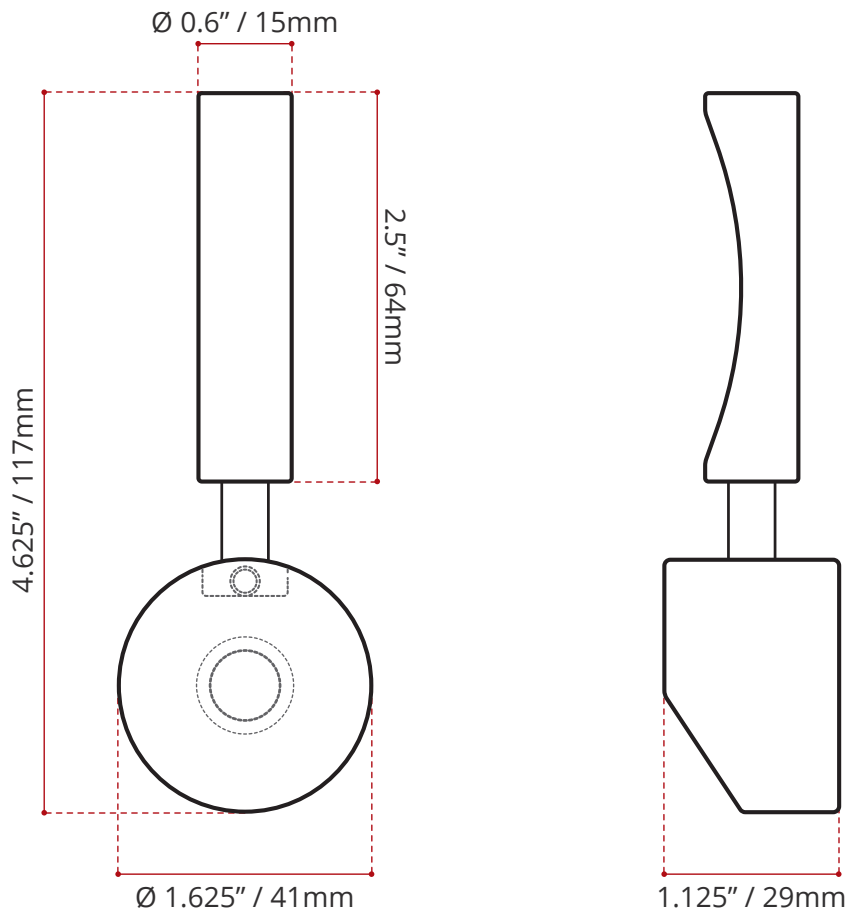

DESCRIPTION:

- Kitchen Faucet Handle For: **2006.591.510 (Lena)**
- Matte Black Finish
- Corrosion & Discolouration Resistant

SHIPPING INFORMATION:

- Length: 6" / 152mm
- Width: 1.75" / 44mm
- Height: 2.75" / 70mm
- Net Weight: 0.6 kg / 1.5 lbs.
- Gross Weight: 1 kg / 2 lbs.

DISCLAIMER: Measurements may vary $\pm \frac{1}{4}"$ (Diagram Not to scale)