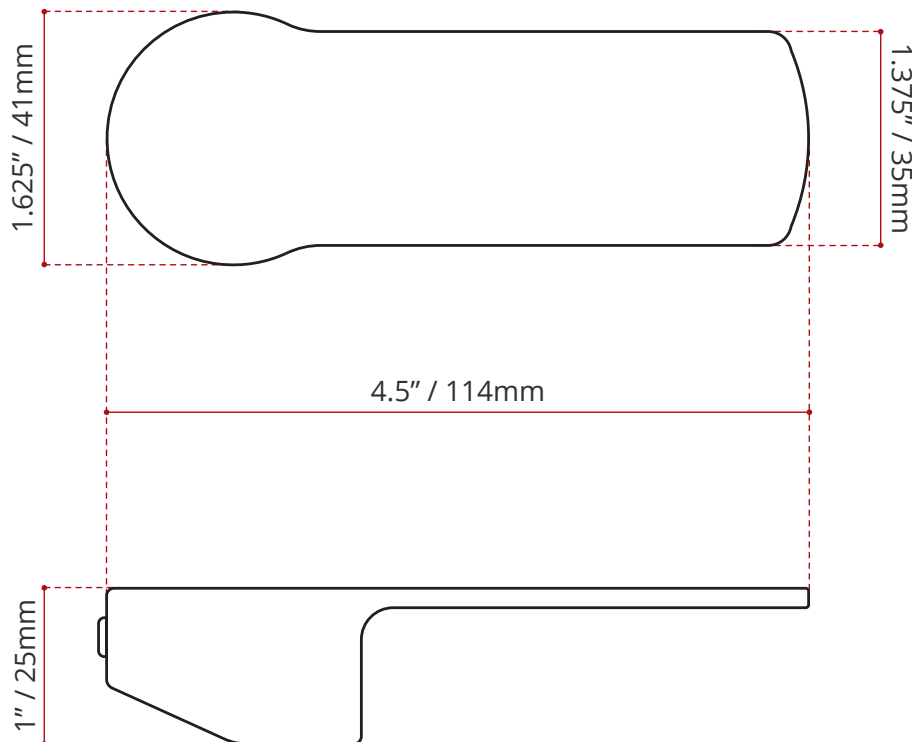

DESCRIPTION:

- Faucet Handle For:
04.211.500 & 04.205LL.500
- Brass Body With **Matte Black** Finish
- Corrosion & Discolouration Resistant

SHIPPING INFORMATION:

- Length: 5" / 127mm
- Width: 5" / 127mm
- Height: 5" / 127mm
- Net Weight: 0.6 kg / 1.5 lbs.
- Gross Weight: 1 kg / 2 lbs.

DISCLAIMER: Measurements may vary $\pm \frac{1}{4}$ " (Diagram Not to scale)