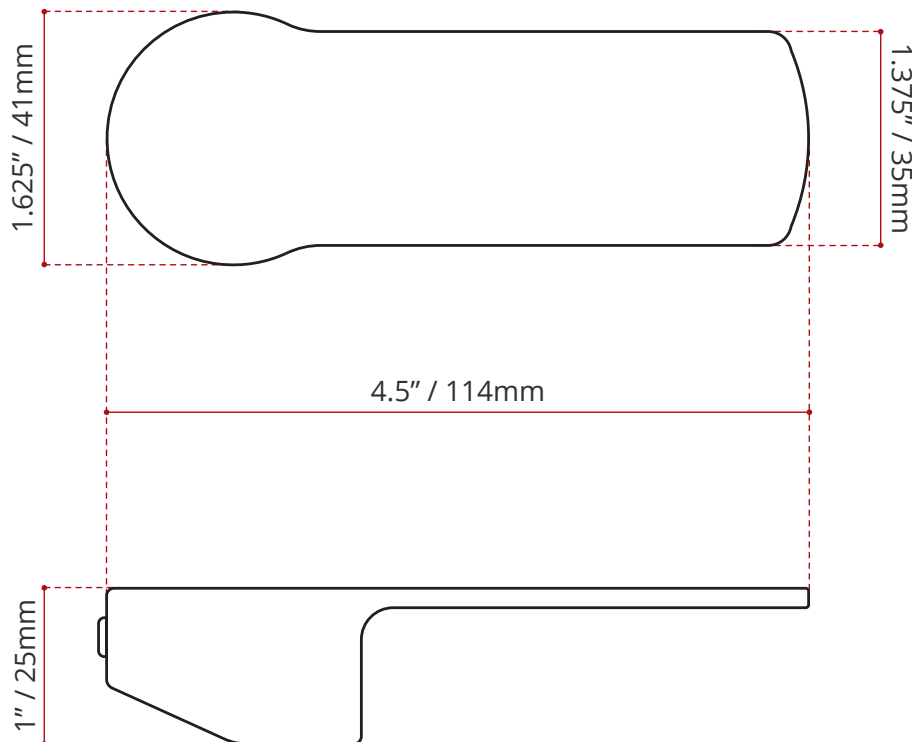

#### DESCRIPTION:

- Faucet Handle For:  
**04.211.XXX & 04.205LL.XX**
- Brass Body Dual Tone  
**Matte Black & Brushed Gold** Finish
- Corrosion & Discolouration Resistant

#### SHIPPING INFORMATION:

- Length: 5" / 127mm
- Width: 5" / 127mm
- Height: 5" / 127mm
- Net Weight: 0.6 kg / 1.5 lbs.
- Gross Weight: 1 kg / 2 lbs.

DISCLAIMER: Measurements may vary  $\pm \frac{1}{4}$ " (Diagram Not to scale)