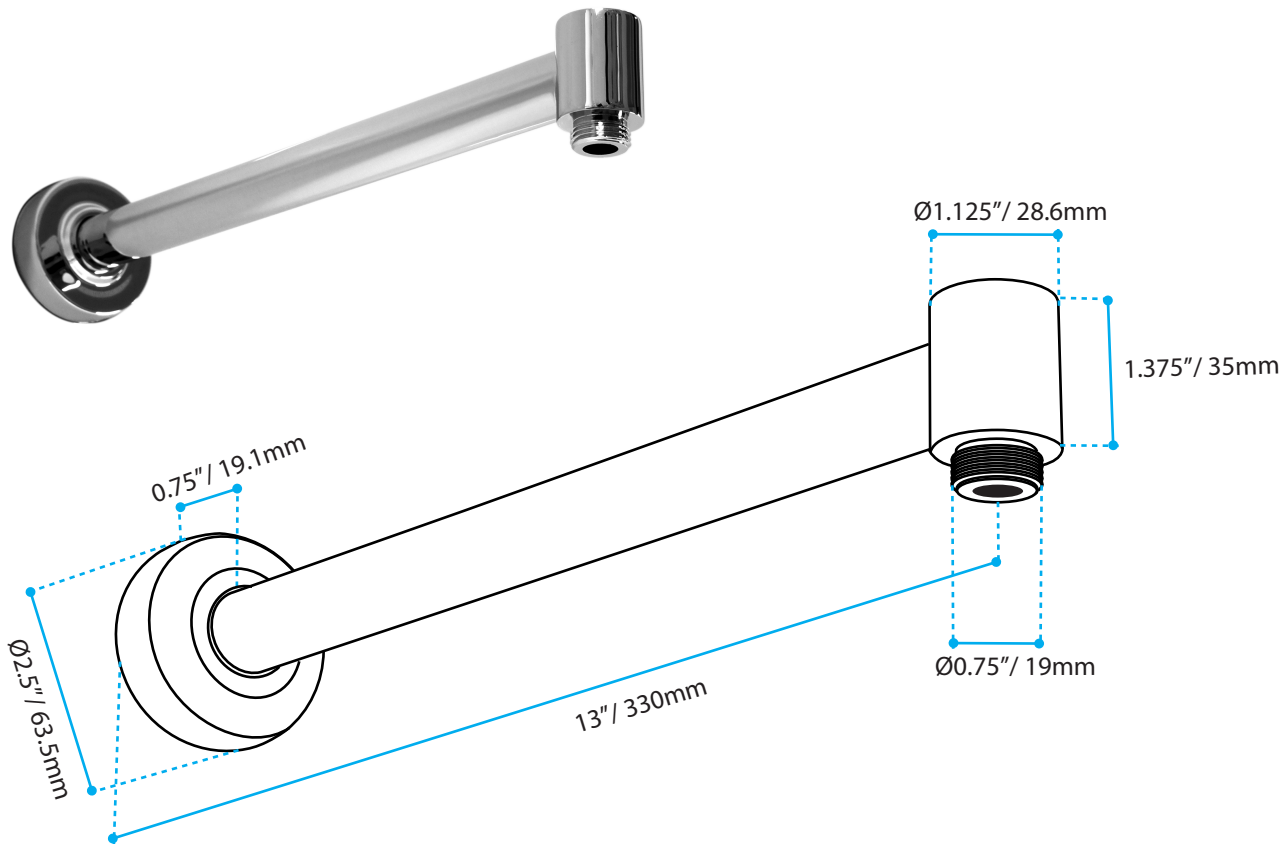

Affordable Luxury

12" Round Wall Arm With Flange

Features

- Brass body

Finish Options

- Chrome

Code Compliance

Customer Service Call
Toll Free: 1.877.398.8827
Web Site: www.valleyacrylic.com
Email: purchasing@valleyacrylic.com
Fax: 604.820.0124

All Measurements: ± 5 mm
(Diagram not to scale)