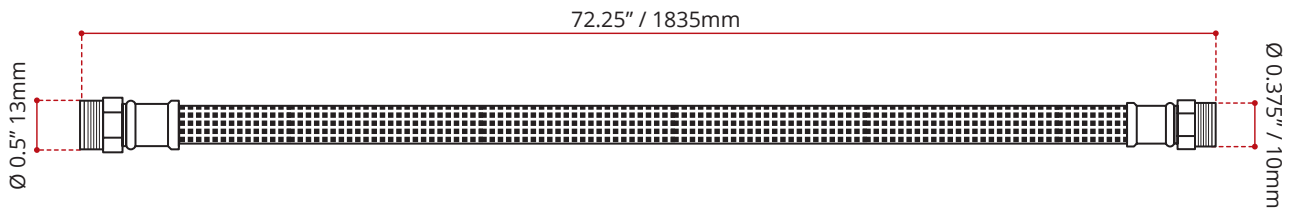

DESCRIPTION
Spray Head Hose for: 2006.591.110 & 2006.591.210 Kitchen Faucets

SHIPPING DIMENSIONS	
• Length: 5" / 127mm	• Net Weight: 0.5kg / 1.1lbs.
• Width: 5" / 127mm	• Gross Weight: 0.75kg / 1.6lbs.
• Height: 5" / 127mm	

DISCLAIMER: Measurements may vary ± ¼" (Diagram Not to scale)