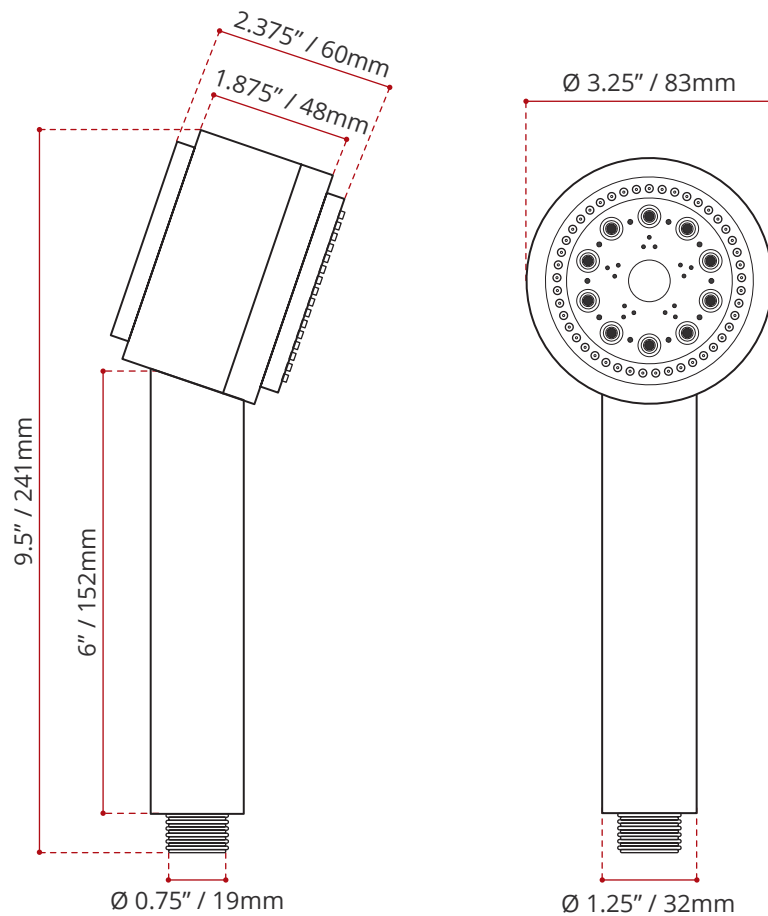

Product images are for illustration purposes only. Actual product(s) may vary.

PRODUCT INFORMATION:

Hand shower for:

- 802.125.100
- 802X.125.100

SHIPPING INFORMATION:

- Length: 11" / 279mm
- Width: 3" / 76mm
- Height: 5" / 127mm
- Net Weight: 0.5kg / 1.1lbs.
- Gross Weight: 0.750kg / 1.6lbs.

DISCLAIMER: Measurements may vary ± 1/4" (Diagram Not to scale)