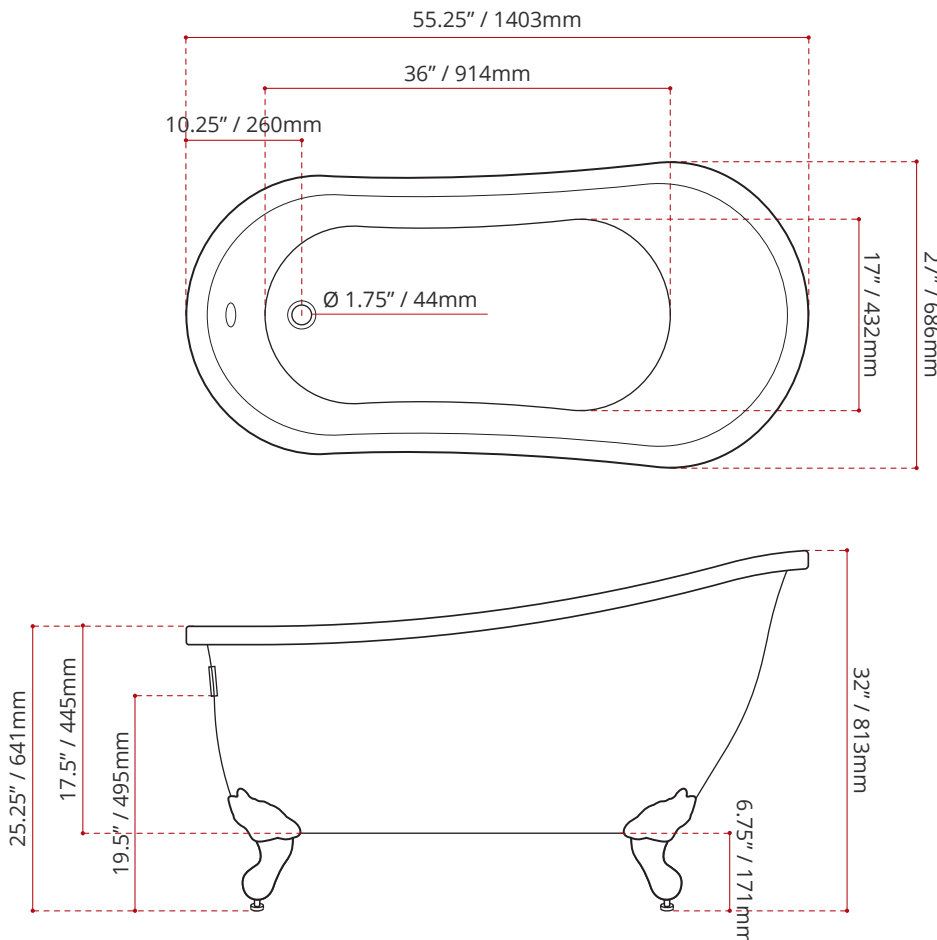

DISCLAIMER: Measurements may vary ± ¼" (Diagram Not to scale)