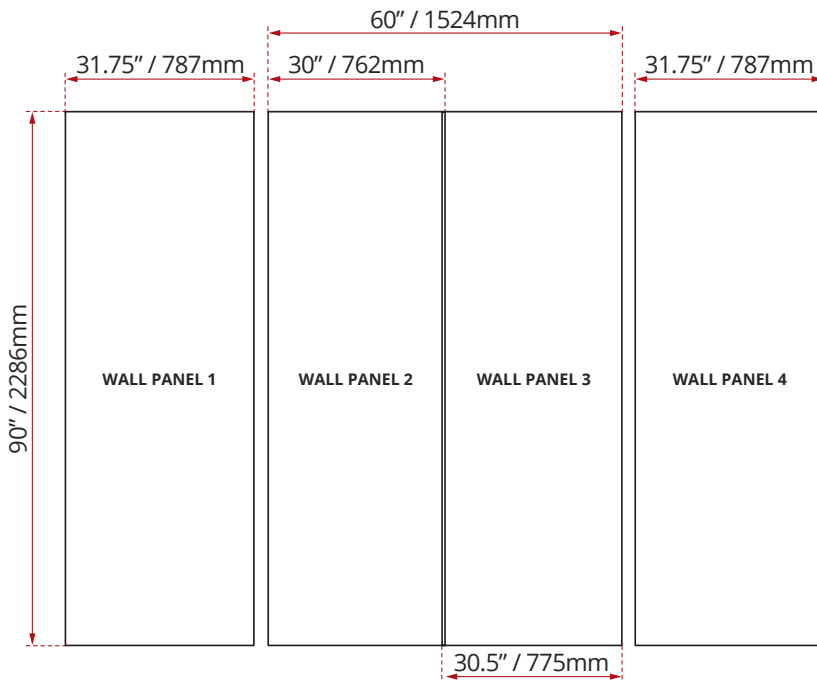

Product images are for illustration purposes only. Actual product(s) may vary.

DESCRIPTION:

- **To use with any:**
 - 60" x 32" Shower Bases
- **The kit includes:**
 - Two (2) 31.75" x 90" Wall Panels
 - One (1) 30" x 90" Wall Panel
 - One (1) 30.5" x 90" Wall Panel
- **Wall thickness: 0.15"**
- Easy to clean and maintain

Resistant to impacts: rated on the Barcol hardness scale

High scratch resistance

Zero water absorption

Smooth, Time-Saving Installation

Wall thickness: 0.15" / 4mm

DISCLAIMER: Measurements may vary $\pm \frac{1}{4}$ " (Diagram Not to scale)
Products and specifications shown are subject to change without notice