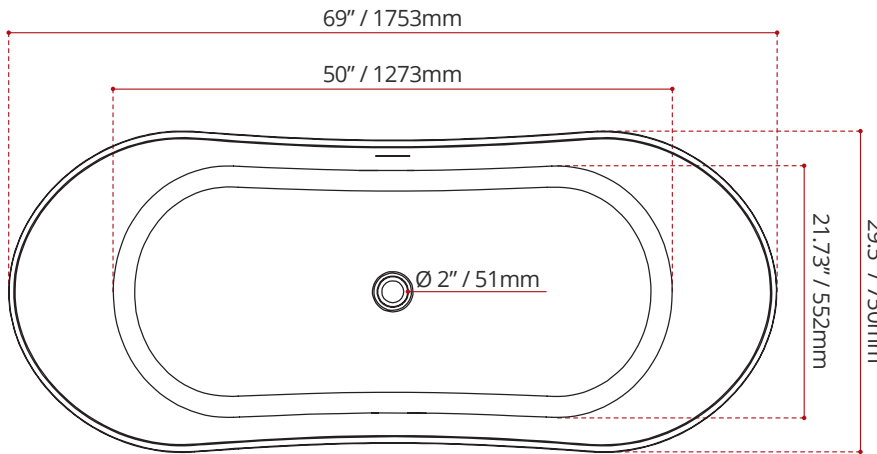

CUSTOMIZE YOUR TUB

ALL UPCHARGE OPTIONS ARE MADE TO ORDER
- NO REFUND - NO RETURN -

EXTERIOR FINISH OPTION

DISCLAIMER: Measurements may vary ± ¼" (Diagram Not to scale)