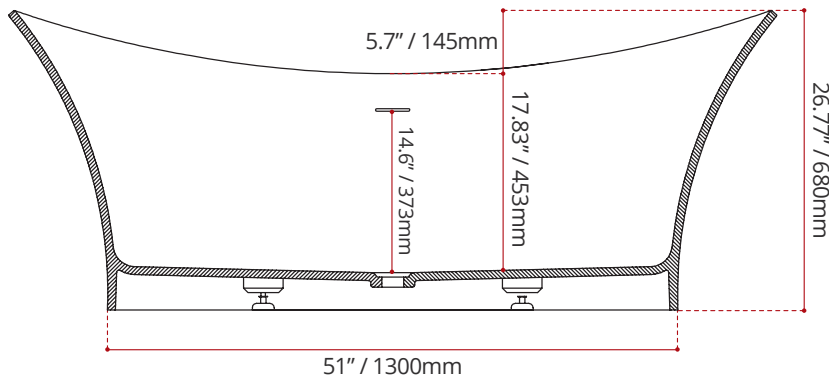

CUSTOMIZE YOUR TUB

ALL UPCHARGE OPTIONS ARE MADE TO ORDER
- NO REFUND - NO RETURN -

EXTERIOR FINISH OPTION

DISCLAIMER: Measurements may vary ± ¼" (Diagram Not to scale)