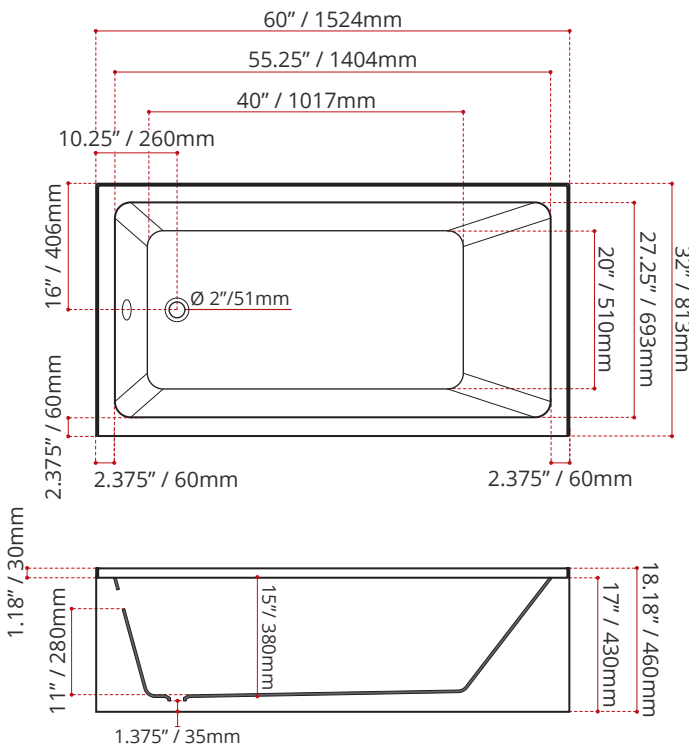

Product images are for illustration purposes only. Actual product(s) may vary.

WHITE FINISH		
MODEL No.		
<b>2731</b>	LEFT HAND DRAIN LOCATION	
<b>2741</b>	RIGHT HAND DRAIN LOCATION	

DIMENSIONS	WATER DEPTH	CAPACITY
<ul style="list-style-type: none"> <li>• Length: 60" / 1524mm</li> <li>• Width: 32" / 813mm</li> <li>• Skirt Height: 17" / 430mm</li> </ul>	11" / 280mm Drain to overflow	38 gal. 144 litres of water

PRODUCT INFORMATION:	
<ul style="list-style-type: none"> <li>• Modern style</li> <li>• Plain skirt</li> <li>• End drain</li> </ul>	<ul style="list-style-type: none"> <li>• High gloss / Crack-resistant acrylic</li> <li>• Complies with CSA &amp; IAPMO standards</li> </ul>

SHIPPING INFORMATION:	
<ul style="list-style-type: none"> <li>• Length: 62" / 1575mm</li> <li>• Width: 34" / 864mm</li> <li>• Height: 26" / 660mm</li> </ul>	<ul style="list-style-type: none"> <li>• Net Weight: 30 kg / 66 lbs</li> <li>• Gross Weight: 35.8 kg / 79 lbs</li> </ul>

MODEL NUMBER : 2731  
(LEFT HAND DRAIN LOCATION)

MODEL NUMBER : 2741  
(RIGHT HAND DRAIN LOCATION)

DISCLAIMER: Measurements may vary ± ¼" (Diagram Not to scale)