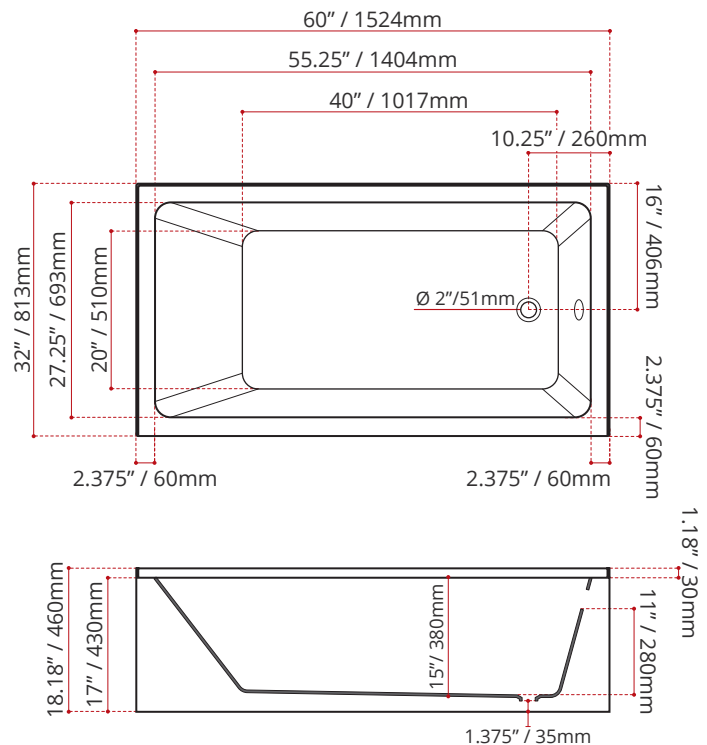

Product images are for illustration purposes only. Actual product(s) may vary.

WHITE FINISH		
MODEL No.		
<b>2731</b>	LEFT HAND DRAIN LOCATION	
<b>2741</b>	RIGHT HAND DRAIN LOCATION	

DIMENSIONS	WATER DEPTH	CAPACITY
<ul style="list-style-type: none"> <li>• Length: 60" / 1524mm</li> <li>• Width: 32" / 813mm</li> <li>• Skirt Height: 17" / 430mm</li> </ul>	11" / 280mm Drain to overflow	38 gal. 144 litres of water

PRODUCT INFORMATION:	
<ul style="list-style-type: none"> <li>• Modern style</li> <li>• Plain skirt</li> <li>• End drain</li> </ul>	<ul style="list-style-type: none"> <li>• High gloss / Crack-resistant acrylic</li> <li>• Complies with CSA &amp; IAPMO standards</li> </ul>

SHIPPING INFORMATION:	
<ul style="list-style-type: none"> <li>• Length: 62" / 1575mm</li> <li>• Width: 34" / 864mm</li> <li>• Height: 26" / 660mm</li> </ul>	<ul style="list-style-type: none"> <li>• Net Weight: 30 kg / 66 lbs</li> <li>• Gross Weight: 35.8 kg / 79 lbs</li> </ul>

MODEL NUMBER : 2731  
(LEFT HAND DRAIN LOCATION)

MODEL NUMBER : 2741  
(RIGHT HAND DRAIN LOCATION)

DISCLAIMER: Measurements may vary ± ¼" (Diagram Not to scale)