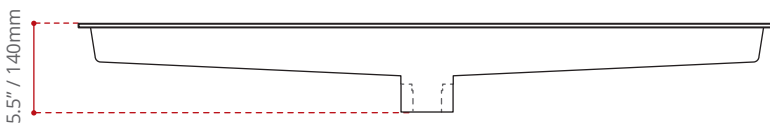

### SHIPPING DIMENSIONS

46 x 16 x 8.75" / 1168 x 406 x 222mm

### GROSS WEIGHT

37 kg / 81.5 lbs

Measurements may vary ±5mm  
- Diagram NOT to scale -