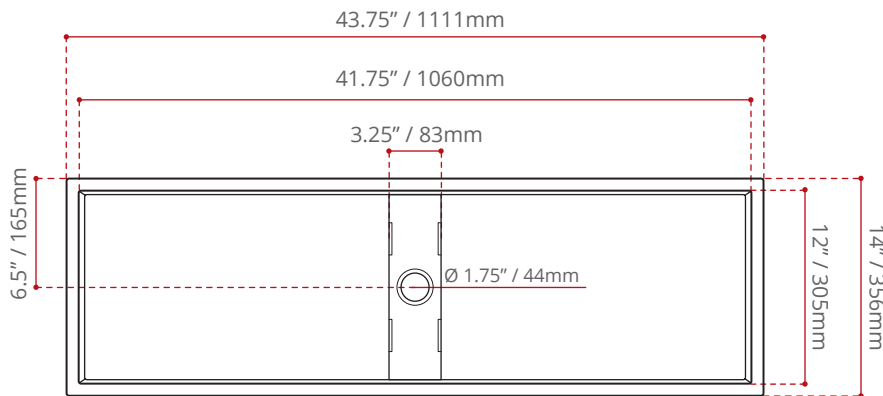

### SHIPPING DIMENSIONS

46 x 16 x 8.75" / 1168 x 406 x 222mm

### NET WEIGHT

35 kg / 77 lbs

### GROSS WEIGHT

37 kg / 81.5 lbs

Measurements may vary ±5mm  
- Diagram NOT to scale -