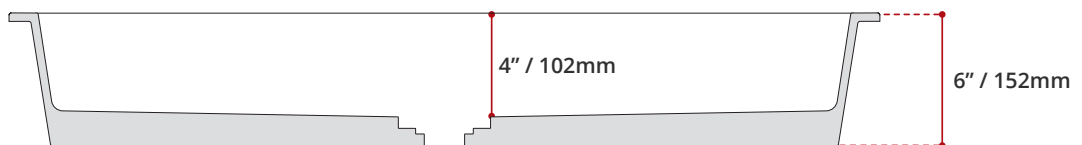

Product images are for illustration purposes only. Actual product(s) may vary.

DESCRIPTION

- Undermount Shila Stone basin
- Default finish White (Matte or Gloss)
- Default white square drain cover included
- No overflow and drain assembly sold separately
- Stain, scratch and crack resistance
- Fabricated in Canada
- Complies with CSA & IAPMO standards

MODEL No.	FINISH
4019UMMW	MW MATTE WHITE
4019UMGW	GW GLOSS WHITE

SHIPPING INFORMATION

- Length: 42" / 1067mm
- Width: 21" / 533mm
- Height: 7" / 178mm
- Net Weight: 30.4 kg / 67 lbs.
- Gross Weight: 32 kg / 70.5 lbs

DISCLAIMER: Measurements may vary $\pm \frac{1}{4}$ " (Diagram Not to scale)