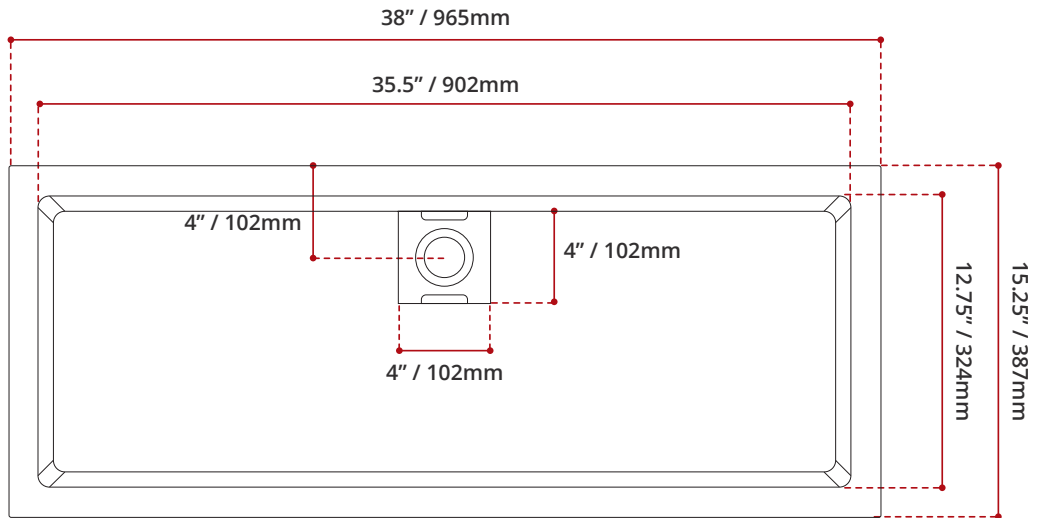

Product images are for illustration purposes only. Actual product(s) may vary.

DESCRIPTION

- Undermount Shila Stone basin
- Default finish White (Matte or Gloss)
- Default white square drain cover included
- No overflow and drain assembly sold separately
- Stain, scratch and crack resistance
- Fabricated in Canada
- Complies with CSA & IAPMO standards

MODEL No.	FINISH
4019UMMW	MW MATTE WHITE
4019UMGW	GW GLOSS WHITE

SHIPPING INFORMATION

- Length: 42" / 1067mm
- Width: 21" / 533mm
- Height: 7" / 178mm
- Net Weight: 30.4 kg / 67 lbs.
- Gross Weight: 32 kg / 70.5 lbs

DISCLAIMER: Measurements may vary $\pm \frac{1}{4}$ " (Diagram Not to scale)