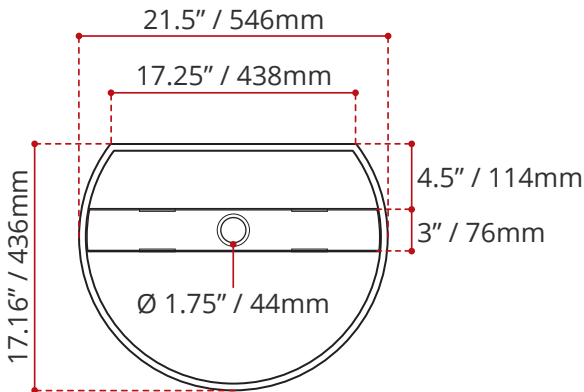

HOLE DRILLING OPTION	FINISH	MODEL No.
 NO HOLE	MW MATTE WHITE	KORAMW-NH
	GW GLOSS WHITE	KORAGW-NH
 ONE HOLE	MW MATTE WHITE	KORAMW-1H
	GW GLOSS WHITE	KORAGW-1H

DESCRIPTION:

- Freestanding Aura Stone basin
- No overflow
- Drain assembly sold separately
- Single hole faucet drilling option
- Stain, scratch and crack resistance
- Complies with CSA & IAPMO standards

SHIPPING INFORMATION:

- Length: 24" / 610mm
- Width: 19" / 483mm
- Height: 38" / 965mm
- Net Weight: TBA
- Gross Weight: TBA

DISCLAIMER: Measurements may vary ± 1/8" (Diagram Not to scale)