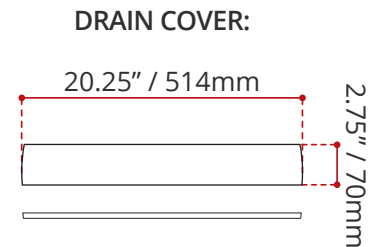

HOLE DRILLING OPTION	FINISH	MODEL No.
 NO HOLE	MW MATTE WHITE	KORAMW-NH
	GW GLOSS WHITE	KORAGW-NH
 ONE HOLE	MW MATTE WHITE	KORAMW-1H
	GW GLOSS WHITE	KORAGW-1H

DESCRIPTION:

- Freestanding Aura Stone basin
- No overflow
- Drain assembly sold separately
- Single hole faucet drilling option
- Stain, scratch and crack resistance
- Complies with CSA & IAPMO standards

SHIPPING INFORMATION:

- Length: 24" / 610mm
- Width: 19" / 483mm
- Height: 38" / 965mm
- Net Weight: TBA
- Gross Weight: TBA

DISCLAIMER: Measurements may vary ± 1/8" (Diagram Not to scale)