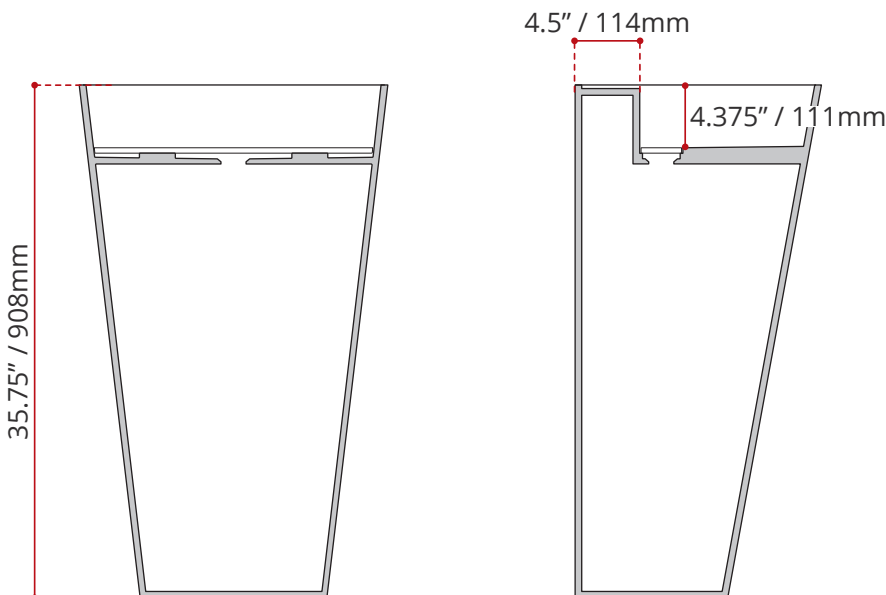

HOLE DRILLING OPTION	FINISH	MODEL No.
 NO HOLE	MW MATTE WHITE	KORAMW-NH
	GW GLOSS WHITE	KORAGW-NH
 ONE HOLE	MW MATTE WHITE	KORAMW-1H
	GW GLOSS WHITE	KORAGW-1H

DESCRIPTION:

- Freestanding Aura Stone basin
- No overflow
- Drain assembly sold separately
- Single hole faucet drilling option
- Stain, scratch and crack resistance
- Complies with CSA & IAPMO standards

SHIPPING INFORMATION:

- Length: 24" / 610mm
- Width: 19" / 483mm
- Height: 38" / 965mm
- Net Weight: TBA
- Gross Weight: TBA

DISCLAIMER: Measurements may vary ± 1/8" (Diagram Not to scale)