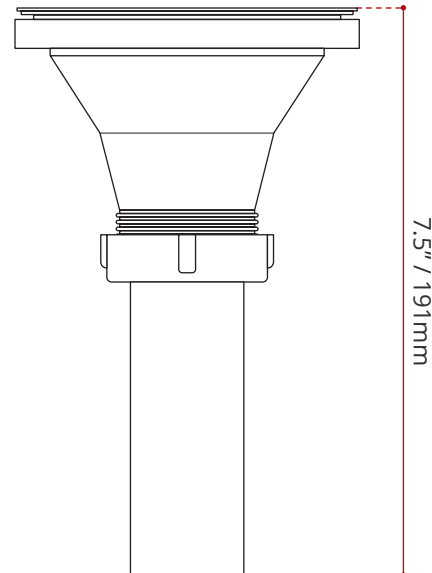

PRODUCT INFORMATION:

- Gun Metal finish
- 4 1/2" diameter brass flange
- Tailpiece included

SHIPPING INFORMATION:

- Length: 5.5" / 140mm
- Net Weight: 0.5kg / 1.1lbs.
- Width: 5.5" / 140mm
- Gross Weight: 0.750kg / 1.6lbs.
- Height: 8" / 203mm

DISCLAIMER: Measurements may vary ± 1/4" (Diagram Not to scale)