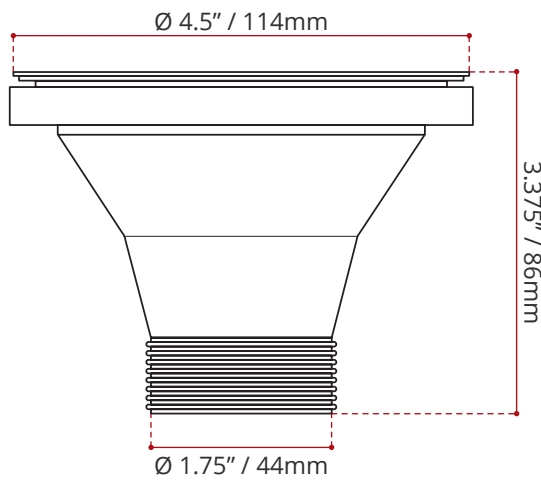

PRODUCT INFORMATION:

- Gun Metal finish
- 4 1/2" diameter brass flange
- Tailpiece included

SHIPPING INFORMATION:

- Length: 5.5" / 140mm
- Net Weight: 0.5kg / 1.1lbs.
- Width: 5.5" / 140mm
- Gross Weight: 0.750kg / 1.6lbs.
- Height: 8" / 203mm

DISCLAIMER: Measurements may vary ± 1/4" (Diagram Not to scale)