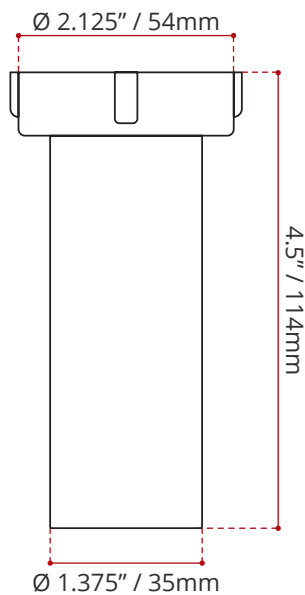

PRODUCT INFORMATION:

- Gun Metal finish
- 4 1/2" diameter brass flange
- Tailpiece included

SHIPPING INFORMATION:

- Length: 5.5" / 140mm
- Net Weight: 0.5kg / 1.1lbs.
- Width: 5.5" / 140mm
- Gross Weight: 0.750kg / 1.6lbs.
- Height: 8" / 203mm

DISCLAIMER: Measurements may vary ± 1/4" (Diagram Not to scale)