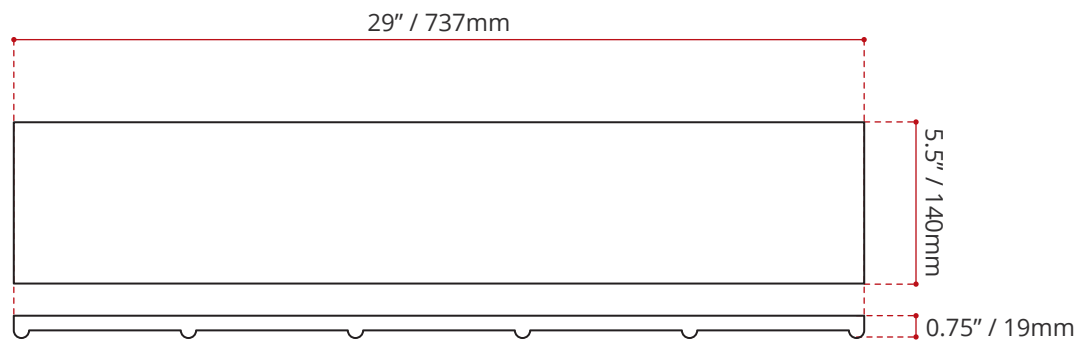

DESCRIPTION

- Brushed stainless steel linear drain cover
- For 36" linear drain shower bases

SHIPPING INFORMATION

- Length: 30" / 762mm
- Net Weight: 1 kg / 2.2 lbs.
- Width: 7" / 178mm
- Gross Weight: 1.5 kg / 3.3 lbs.
- Height: 1.75" / 44mm

DISCLAIMER: Measurements may vary $\pm \frac{1}{4}$ " (Diagram Not to scale)