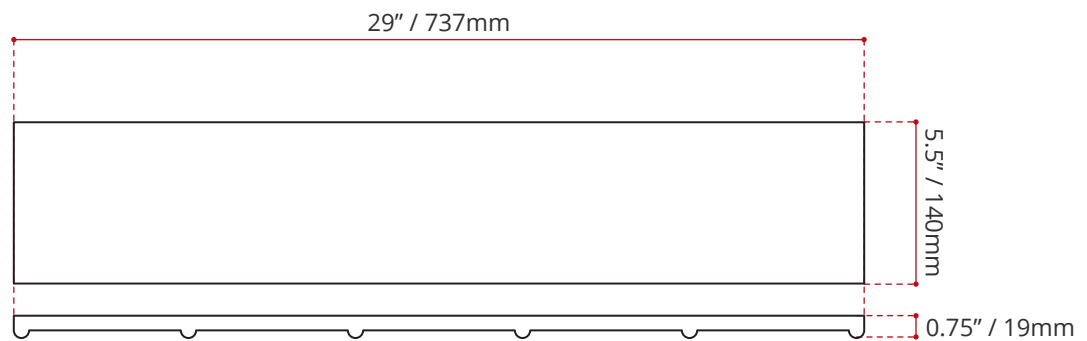

DESCRIPTION

- Polished stainless steel linear drain cover
- For 36" linear drain shower bases

SHIPPING INFORMATION

- Length: 30" / 762mm
- Net Weight: 1 kg / 2.2 lbs.
- Width: 7" / 178mm
- Gross Weight: 1.5 kg / 3.3 lbs.
- Height: 1.75" / 44mm

DISCLAIMER: Measurements may vary $\pm \frac{1}{4}$ " (Diagram Not to scale)