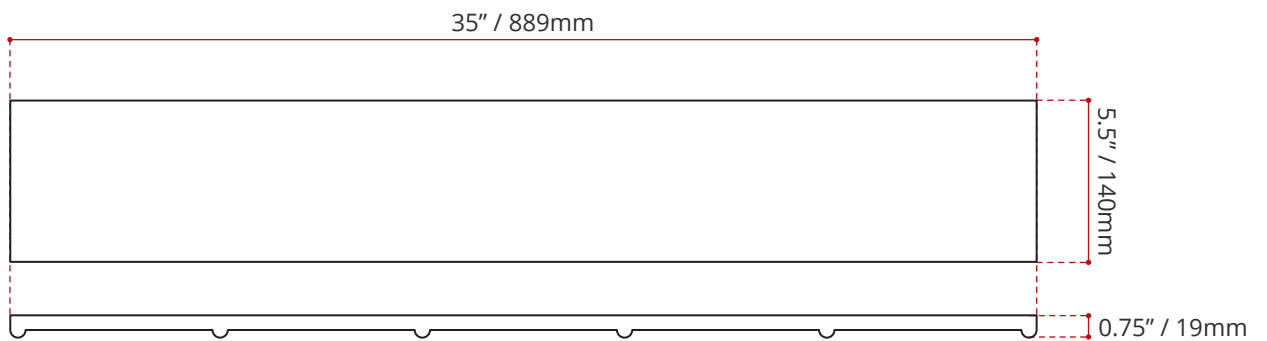

DESCRIPTION

- Brushed stainless steel linear drain cover
- For 42" linear drain shower bases

SHIPPING INFORMATION

- Length: 36" / 914mm
- Net Weight: 1 kg / 2.2 lbs.
- Width: 7" / 178mm
- Gross Weight: 1.5 kg / 3.3 lbs.
- Height: 1.75" / 44mm

DISCLAIMER: Measurements may vary $\pm \frac{1}{4}$ " (Diagram Not to scale)