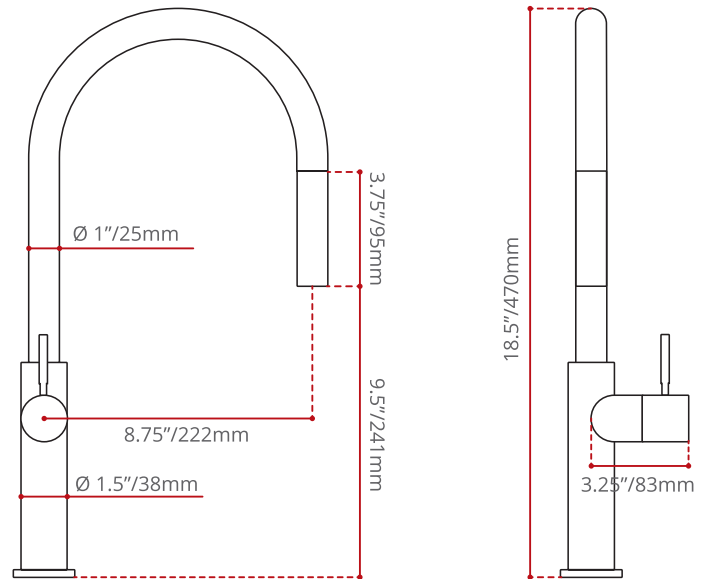

**DESCRIPTION:**

- Single hole, single lever high-arc kitchen faucet
- Dual pull-out sprayhead with spray & stream
- Solid stainless steel construction
- High quality, drip-free ceramic cartridge
- Corrosion-proof and discolouration resistant
- Complies with CSA & IAPMO standards

**FINISH:**

 2006.591.110  
(Polished Stainless Steel)

 2006.591.210  
(Brushed Stainless Steel)

**FLOW RATE:**

**8.3 LPM**

**NO101  
CARTRIDGE**

**SHIPPING INFORMATION:**

- Length: 22" / 559mm
- Width: 10" / 254mm
- Height: 3" / 76mm
- Net Weight: 1.5 kg / 3.3 lbs
- Gross Weight: 2 kg / 4.4 lbs

**DISCLAIMER:**  
Measurements may vary  $\pm \frac{1}{4}$ "  
(Diagram Not to scale)