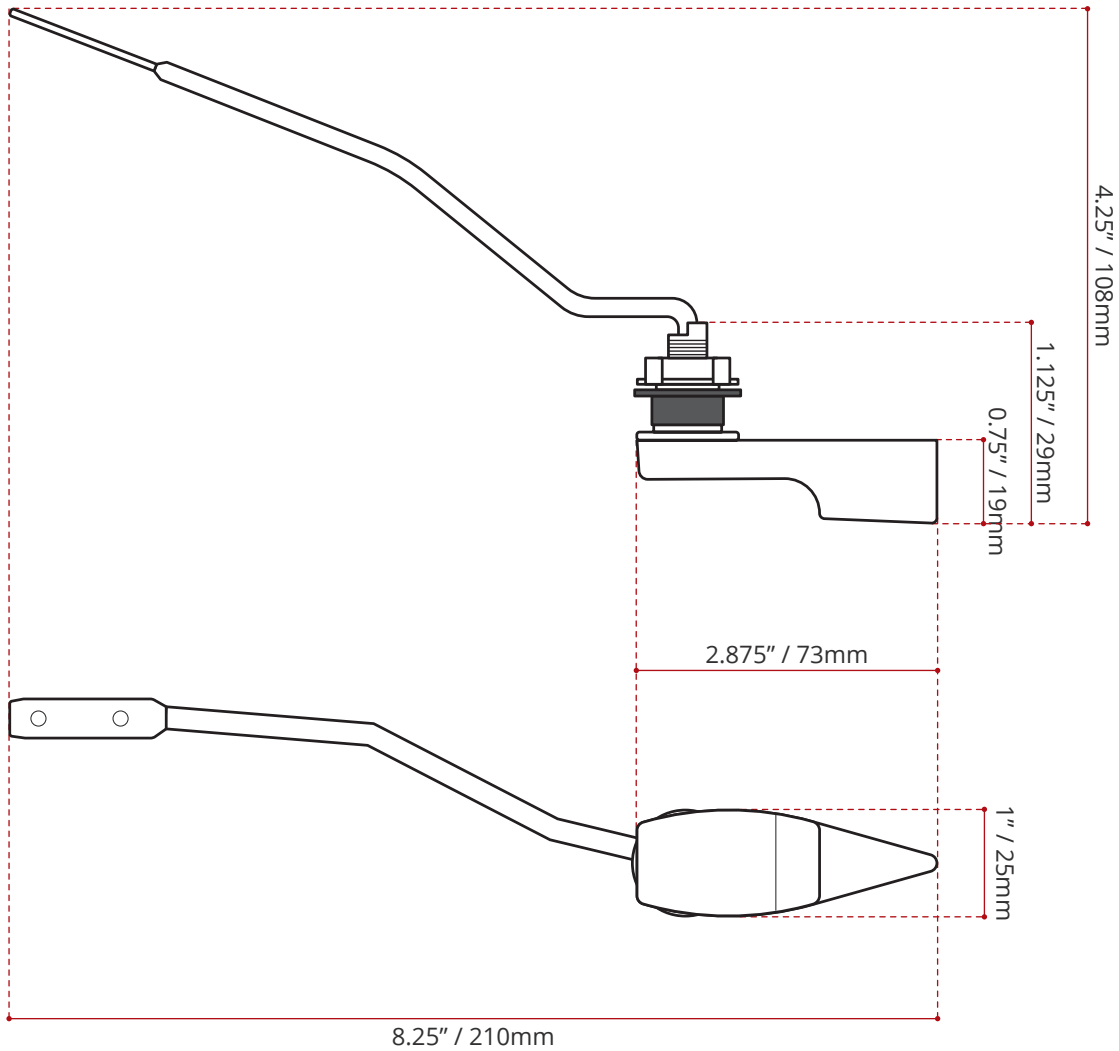

PRODUCT INFORMATION:

- Toilet side lever handle for VA0025 & VA0025H
- Chrome finish

SHIPPING INFORMATION:

- Length: 10" / 254mm
- Width: 5" / 127mm
- Height: 2" / 51mm
- Net Weight: 0.5kg / 1.1lbs.
- Gross Weight: 0.750kg / 1.6lbs.

DISCLAIMER: Measurements may vary ± ¼" (Diagram Not to scale)