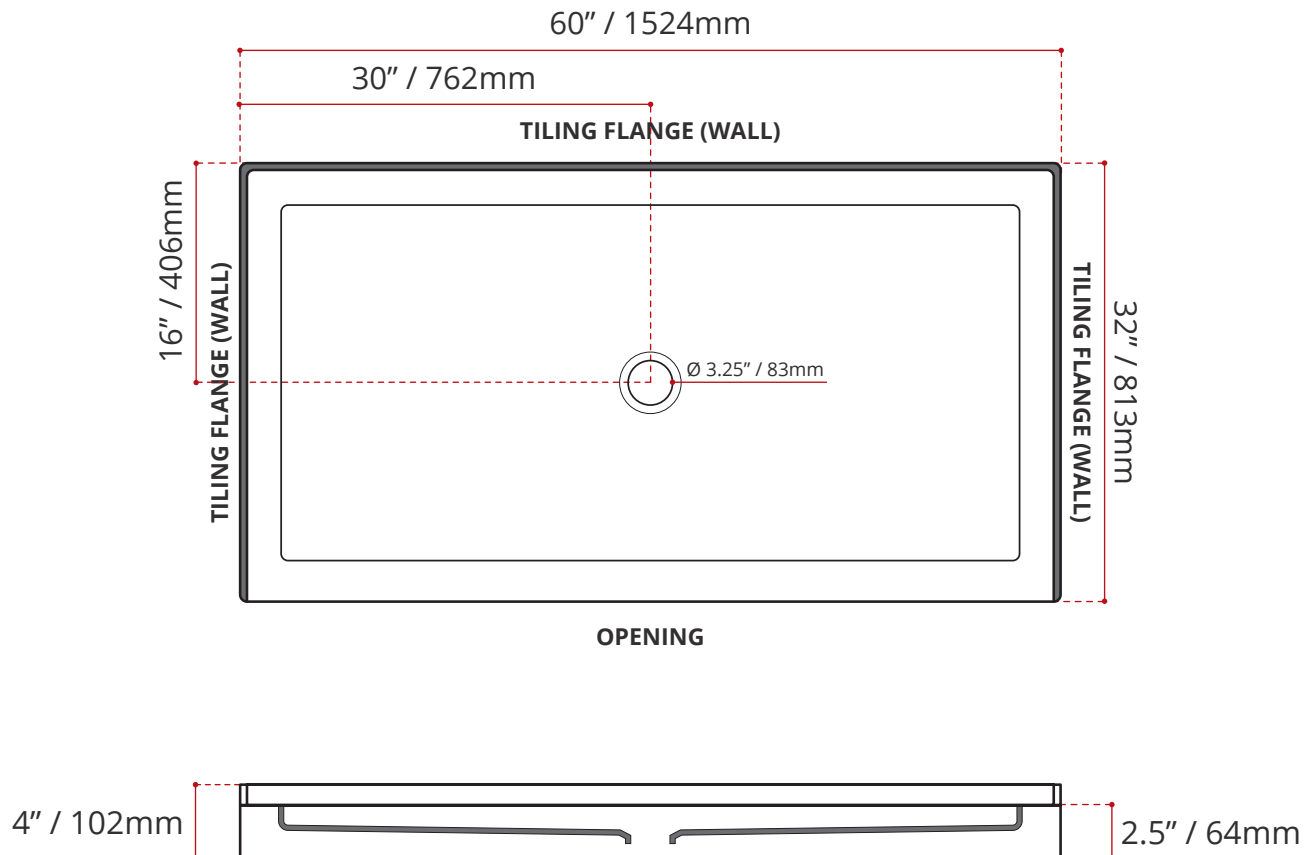

DISCLAIMER: Measurements may vary ± 1/4" (Diagram Not to scale)