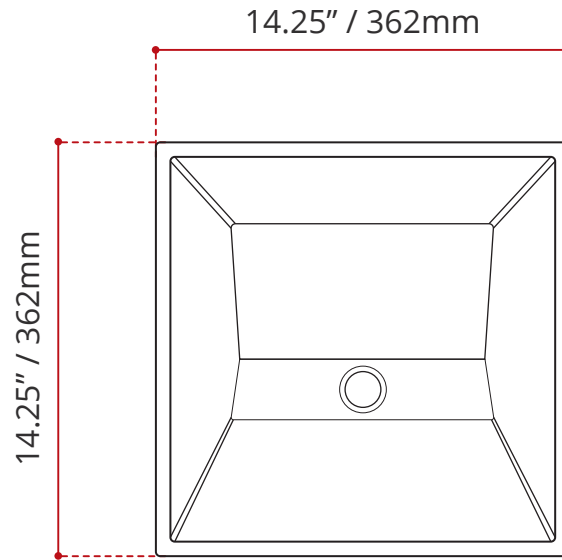

DISCLAIMER: Measurements may vary $\pm \frac{1}{4}$ " (Diagram Not to scale)