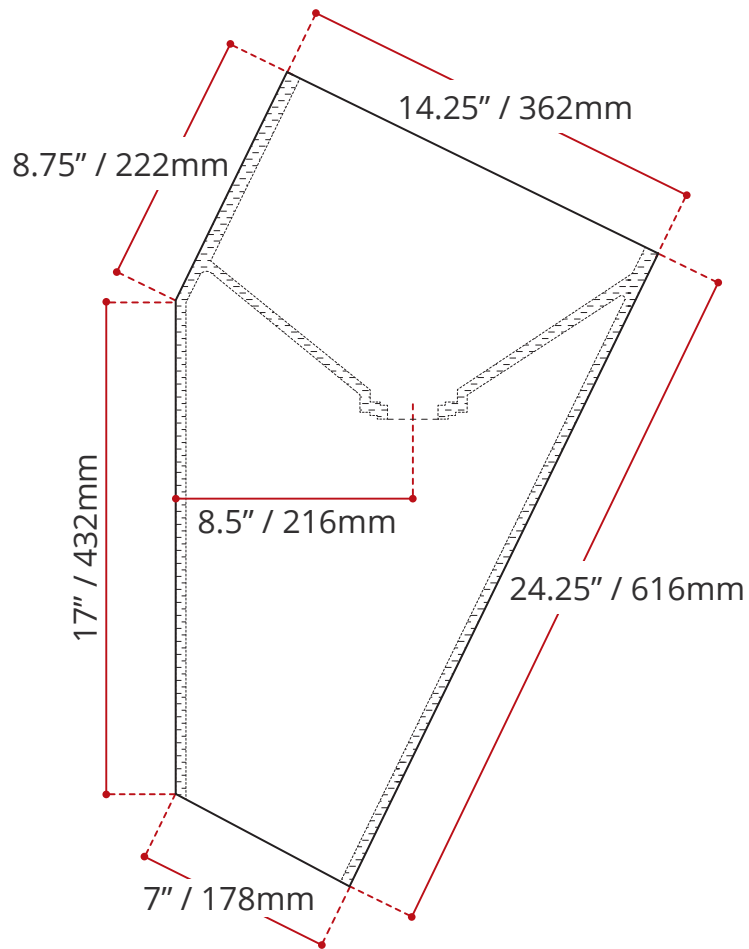

Product images are for illustration purposes only. Actual product(s) may vary.

DESCRIPTION:

- Wall mounted Shila Stone basin
- Default finish White (Matte or Gloss)
- White linear drain cover Included
- No overflow
- Drain assembly sold separately
- Stain, scratch and crack resistance
- Fabricated in Canada
- Complies with CSA & IAPMO standards

DEFAULT FINISHES

MW
 MATTE WHITE
 (MIMIMW)

GW
 GLOSS WHITE
 (MIMIGW)

BASIN CUSTOM FINISHES (GLOSS FINISH ONLY)

Colour Me **SERIES**

SHIPPING INFORMATION:

- Length: 17" / 432mm
- Width: 17" / 432mm
- Height: 27" / 685mm
- Net Weight: 18 kg / 40 lbs.
- Gross Weight: 20 kg / 44 lbs.

COORDINATING ITEM

OPEN GRID DRAIN
A9290CCP-1
 (CHROME)
A9290BN-1
 (BRUSHED NICKEL)

MIMI FAUCET MODULE

DISCLAIMER: Measurements may vary $\pm \frac{1}{4}$ " (Diagram Not to scale)