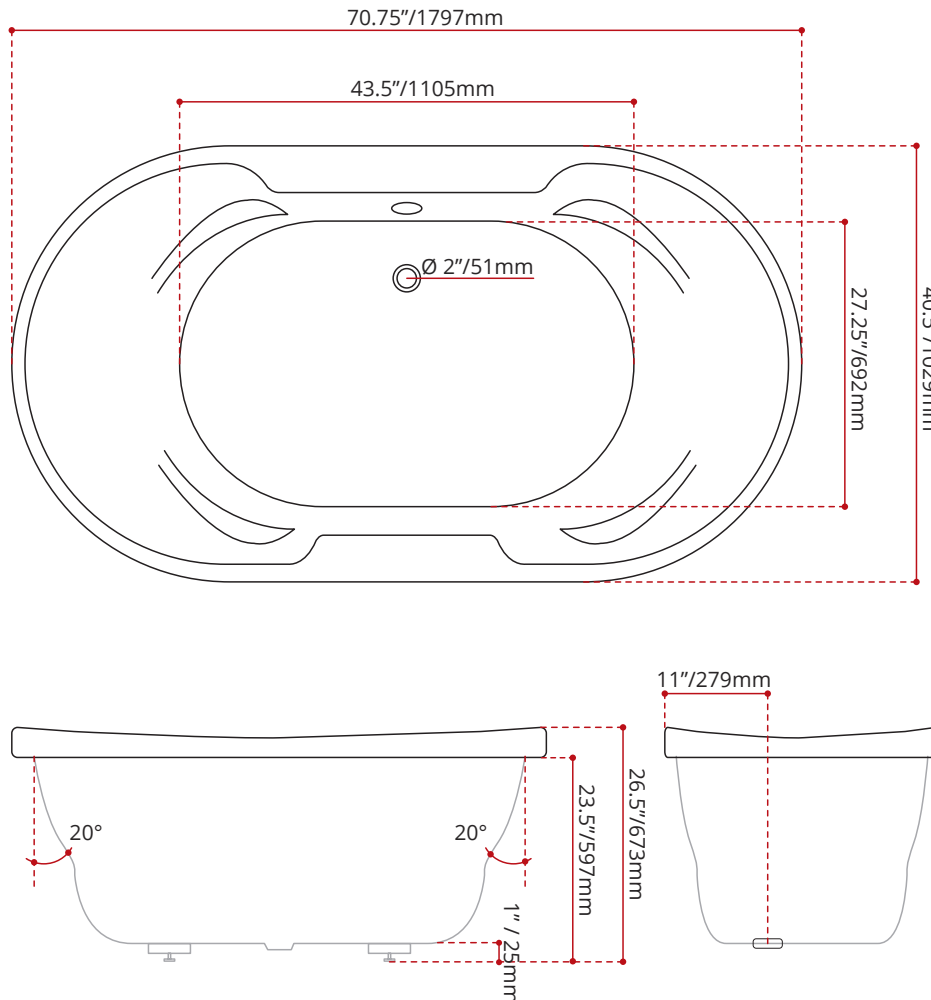

WHITE FINISH
MODEL No.
<b>7131</b>

BLACK FINISH	BISCUIT FINISH
MODEL No.	MODEL No.
<b>7132</b>	<b>7133</b>
<i>COLOUR OPTIONS ARE MADE TO ORDER - NO REFUND - NO RETURN -</i>	

DIMENSIONS	WATER DEPTH	CAPACITY
<ul style="list-style-type: none"> <li>• Length: 70.75" / 1797mm</li> <li>• Width: 40.5" / 1029mm</li> <li>• Height: 26.5" / 673mm</li> </ul>	16.5"/419mm Drain to overflow	125 gal. 473.5 litres of water

PRODUCT INFORMATION:	
• Modern style	• Drop-in installation
• Off-set center Drain	• High gloss / Crack-resistant acrylic
• Made in Canada	• Complies with CSA & IAPMO standards

SHIPPING INFORMATION:	
• Length: 73" / 1854mm	• Net Weight: 38 kg / 83 lbs
• Width: 44" / 1118mm	• Gross Weight: 40 kg / 88 lbs
• Height: 29" / 737mm	

DISCLAIMER: Measurements may vary  $\pm$  1/4" (Diagram Not to scale)

**JETTING OPTIONS**

*ALL EXPERIENCES ARE MADE TO ORDER - NO REFUND - NO RETURN -*

MODEL No.	DESCRIPTION
<b>E15</b>	16 LATERAL AIR JETS (CHROME) + 1 ROUND LIGHT (WHITE) + 6 THIN LINE TURBO JETS (CHROME)
<b>E33</b>	16 AIR ILLUSION JETS + 2 ROUND LIGHTS (WHITE) + 6 STANDARD THIN LINE JETS (WHITE)
<b>E56</b>	16 SANTE AIR JETS (WHITE) + 1 ROUND LIGHT (WHITE) + 6 STANDARD THIN LINE JETS (WHITE)
<b>E75</b>	16 ZEN AIR JETS (CHROME) + 2 ROUND LIGHTS (WHITE) + 6 SQUARE STANDARD JETS (CHROME)
<b>M16</b>	4 V-MASSEUSE + 16 AIR ILLUSION JETS + 2 ROUND LIGHTS (WHITE)
<b>M33</b>	4 WHIRLPOOL V-MASSEUSE + 16 LATERAL AIR JETS (CHROME) + 1 ROUND LIGHT (WHITE)
<b>062</b>	6 REGULAR WHIRLPOOL WATER JETS - BRUSHED NICKEL
<b>032</b>	16 SANTE AIR JETS (WHITE FINISH) + 1 ROUND LIGHT (WHITE FINISH)