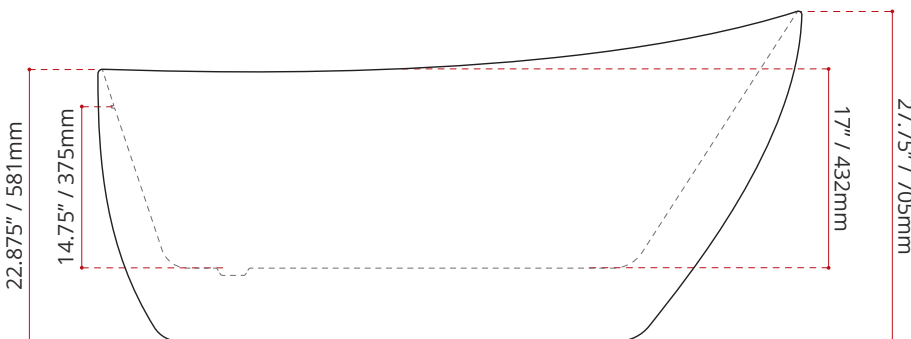

Product images are for illustration purposes only. Actual product(s) may vary.

MODEL No.	FINISH	
931	EXTERIOR:	INTERIOR:
	 MARBLE FINISH	 GLOSS WHITE FINISH

DIMENSIONS	WATER DEPTH	CAPACITY
<ul style="list-style-type: none"> • Length: 59.375 / 1508mm • Width: 29.25" / 743mm • Height: 27.75" / 705mm 	13.78" / 350mm Drain to overflow	58.12 gal. 220 litres of water

PRODUCT INFORMATION:

Valley's NOVA is a marble finish freestanding bath that adds a creative flare to any bathroom. The design was influenced by all the things marble represents: wonder, mysticism and beauty. A sloped backrest is perfect for a soak and draining tension from the body. **This tub comes with an integral slotted overflow and a white pop-up drain is included.** Complies with CSA & IAPMO standards

SHIPPING INFORMATION:

- Length: 69" / 1753mm
- Width: 32" / 813mm
- Height: 30" / 762mm
- Net Weight: 50 kg / 110 lbs.
- Gross Weight: 61 kg / 134 lbs.

CUSTOMIZE YOUR TUB

ALL UPCHARGE OPTIONS ARE MADE TO ORDER
- NO REFUND - NO RETURN -