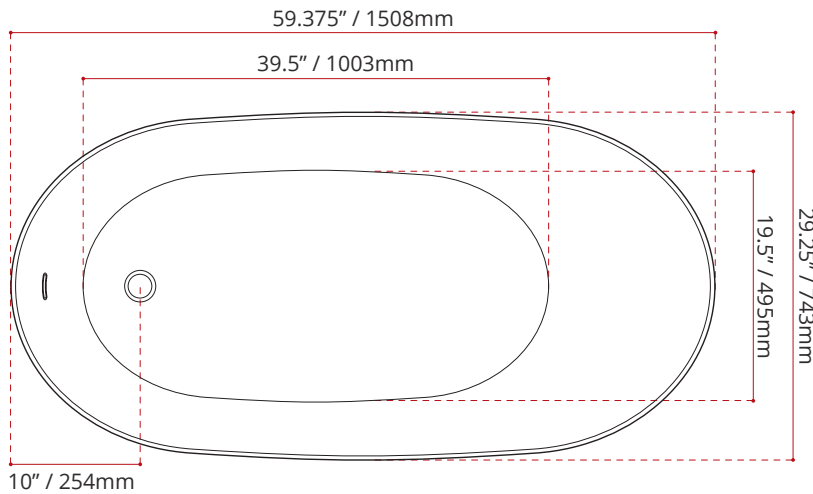

Product images are for illustration purposes only. Actual product(s) may vary.

MODEL No.	FINISH	
931	EXTERIOR:	INTERIOR:
	 MARBLE FINISH	 GLOSS WHITE FINISH

DIMENSIONS	WATER DEPTH	CAPACITY
<ul style="list-style-type: none"> • Length: 59.375 / 1508mm • Width: 29.25" / 743mm • Height: 27.75" / 705mm 	13.78" / 350mm Drain to overflow	58.12 gal. 220 litres of water

PRODUCT INFORMATION:

Valley's NOVA is a marble finish freestanding bath that adds a creative flare to any bathroom. The design was influenced by all the things marble represents: wonder, mysticism and beauty. A sloped backrest is perfect for a soak and draining tension from the body. **This tub comes with an integral slotted overflow and a white pop-up drain is included.** Complies with CSA & IAPMO standards

SHIPPING INFORMATION:

- Length: 69" / 1753mm
- Width: 32" / 813mm
- Height: 30" / 762mm
- Net Weight: 50 kg / 110 lbs.
- Gross Weight: 61 kg / 134 lbs.

CUSTOMIZE YOUR TUB

ALL UPCHARGE OPTIONS ARE MADE TO ORDER
- NO REFUND - NO RETURN -