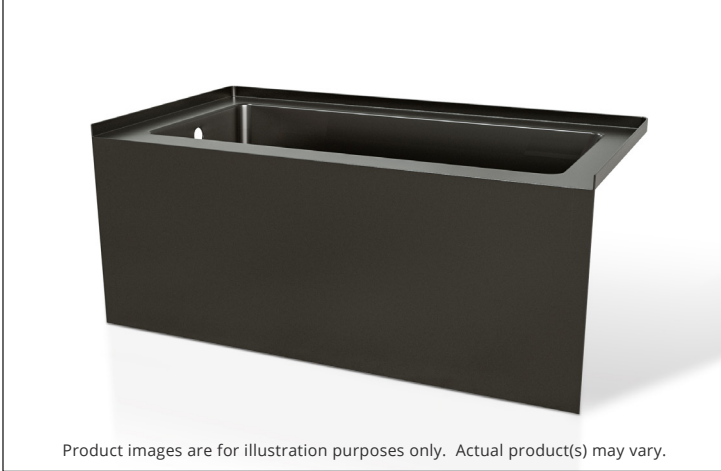

PLAIN CHI SKIRTED SHILA STONE BATHTUB

Product images are for illustration purposes only. Actual product(s) may vary.

MODEL No.	FINISH	 ENVIRO SEAL
1155 LEFT HAND DRAIN LOCATION	 MATTE BLACK	
1165 RIGHT HAND DRAIN LOCATION		

DIMENSIONS	WATER DEPTH	CAPACITY
<ul style="list-style-type: none"> Length: 60" / 1524mm Width: 30" / 762mm Skirt Height: 24" / 610mm 	17.625" / 448mm Drain to overflow	51 gal. 194 litres of water

PRODUCT INFORMATION:

Shila Stone s highly resistant to staining and chemical cleaners. Moreover, its non-porous, bacteriostatic surface limits the growth of microorganisms, making it a perfectly hygienic material.

- Modern style
- Plain skirt
- End drain
- Made in Canada
- Hygienic material
- Made from Shila Stone cast resin**
- Stain, scratch and crack resistance
- Complies with CSA & IAPMO standards