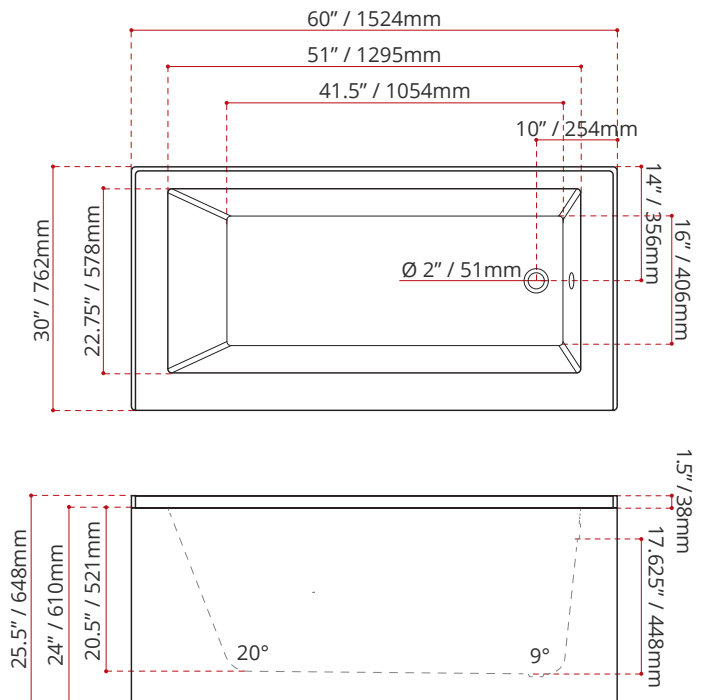

DIMENSIONS	WATER DEPTH	CAPACITY
<ul style="list-style-type: none"> Length: 60" / 1524mm Width: 30" / 762mm Skirt Height: 24" / 610mm 	17.625" / 448mm Drain to overflow	51 gal. 194 litres of water

PRODUCT INFORMATION:

SHIPPING INFORMATION:

- Length: 62" / 1575mm
- Width: 34" / 864mm
- Height: 26" / 660mm

- Net Weight: 35 kg / 77 lbs
- Gross Weight: 40 kg / 88 lbs

MODEL NUMBER : **1155**
(LEFT HAND DRAIN LOCATION)

MODEL NUMBER : **1165**
(RIGHT HAND DRAIN LOCATION)

DISCLAIMER: Measurements may vary ± 1/8" (Diagram Not to scale)