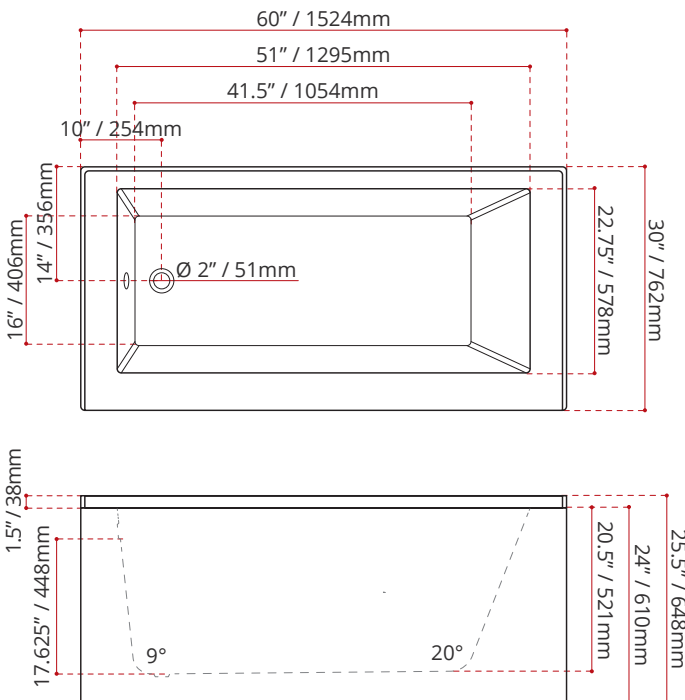

DIMENSIONS	WATER DEPTH	CAPACITY
<ul style="list-style-type: none"> Length: 60" / 1524mm Width: 30" / 762mm Skirt Height: 24" / 610mm 	17.625" / 448mm Drain to overflow	51 gal. 194 litres of water

PRODUCT INFORMATION:

SHIPPING INFORMATION:

- Length: 62" / 1575mm
- Width: 34" / 864mm
- Height: 26" / 660mm

- Net Weight: 35 kg / 77 lbs
- Gross Weight: 40 kg / 88 lbs

MODEL NUMBER : **1155**
(LEFT HAND DRAIN LOCATION)

MODEL NUMBER : **1165**
(RIGHT HAND DRAIN LOCATION)

DISCLAIMER: Measurements may vary ± 1/8" (Diagram Not to scale)