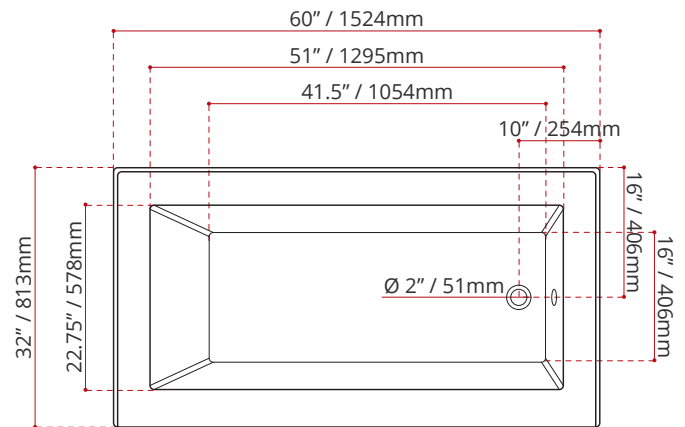

Product images are for illustration purposes only. Actual product(s) may vary.

WHITE FINISH	
MODEL No.	
1171	 LEFT HAND DRAIN LOCATION
1181	 RIGHT HAND DRAIN LOCATION

DIMENSIONS	WATER DEPTH	CAPACITY
<ul style="list-style-type: none"> Length: 60" / 1524mm Width: 32" / 762mm Skirt Height: 24" / 610mm 	17.625" / 448mm Drain to overflow	51 gal. 194 litres of water

SHIPPING INFORMATION:	
<ul style="list-style-type: none"> Length: 62" / 1575mm Width: 34" / 864mm Height: 26" / 660mm 	<ul style="list-style-type: none"> Net Weight: 35 kg / 77 lbs Gross Weight: 40 kg / 88 lbs

MODEL NUMBER : **1171**
(LEFT HAND DRAIN LOCATION)

MODEL NUMBER : **1181**
(RIGHT HAND DRAIN LOCATION)

DISCLAIMER: Measurements may vary ± 1/4" (Diagram Not to scale)

CUSTOMIZE YOUR TUB

ALL UPCHARGE OPTIONS ARE MADE TO ORDER - NO REFUND - NO RETURN -