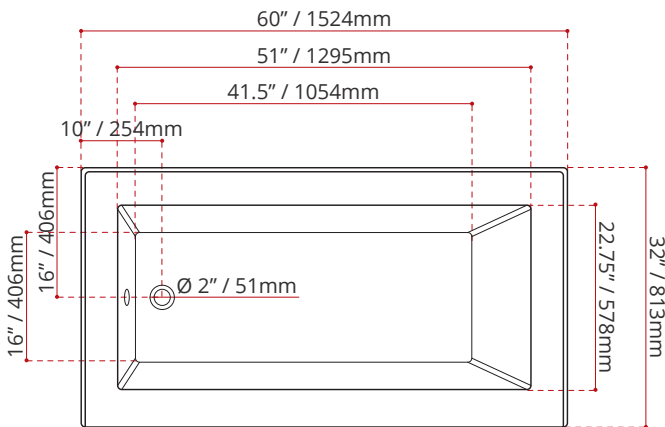

Product images are for illustration purposes only. Actual product(s) may vary.

WHITE FINISH	
MODEL No.	
1171	 LEFT HAND DRAIN LOCATION
1181	 RIGHT HAND DRAIN LOCATION

DIMENSIONS	WATER DEPTH	CAPACITY
<ul style="list-style-type: none"> Length: 60" / 1524mm Width: 32" / 762mm Skirt Height: 24" / 610mm 	17.625" / 448mm Drain to overflow	51 gal. 194 litres of water

SHIPPING INFORMATION:	
<ul style="list-style-type: none"> Length: 62" / 1575mm Width: 34" / 864mm Height: 26" / 660mm 	<ul style="list-style-type: none"> Net Weight: 35 kg / 77 lbs Gross Weight: 40 kg / 88 lbs

MODEL NUMBER : **1171**
(LEFT HAND DRAIN LOCATION)

MODEL NUMBER : **1181**
(RIGHT HAND DRAIN LOCATION)

DISCLAIMER: Measurements may vary ± 1/4" (Diagram Not to scale)

CUSTOMIZE YOUR TUB

ALL UPCHARGE OPTIONS ARE MADE TO ORDER - NO REFUND - NO RETURN -