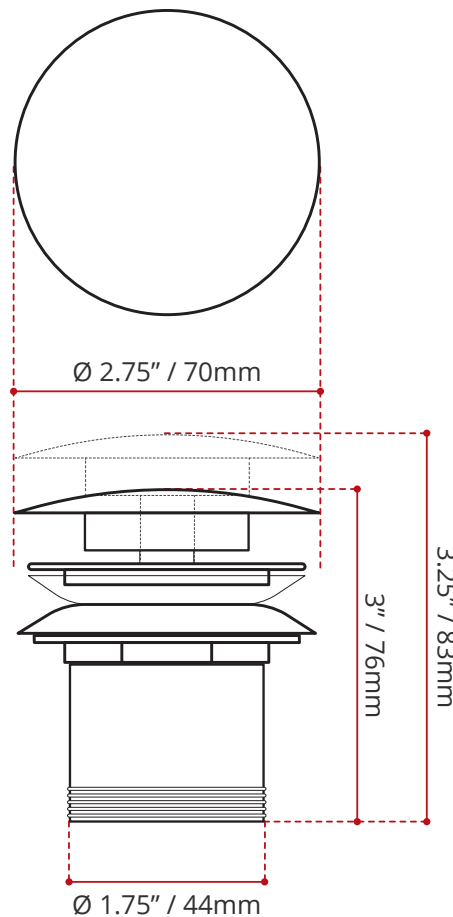

**DESCRIPTION:**

- Push style pop-up drain
- Complies with CSA & IAPMO standards
- **Brushed Nickel**
- Quality brass construction
- Corrosion-resistant
- To use with: SERENITY, NOVA, OPES, NEW CHARM, ETHER, GEM, AURA, AVOS, LAVISH, JUSTINIAN, GLAM, MADRID Freestanding Bathtubs

**SHIPPING INFORMATION:**

- Length: 3.125" / 79mm
- Width: 3.125" / 79mm
- Height: 4.5" / 114mm
- Net Weight: 0.4 kg / 0.9 lbs.
- Gross Weight: 0.5 kg / 1.1 lbs.

DISCLAIMER: Measurements may vary  $\pm 1/4"$  (Diagram Not to scale)