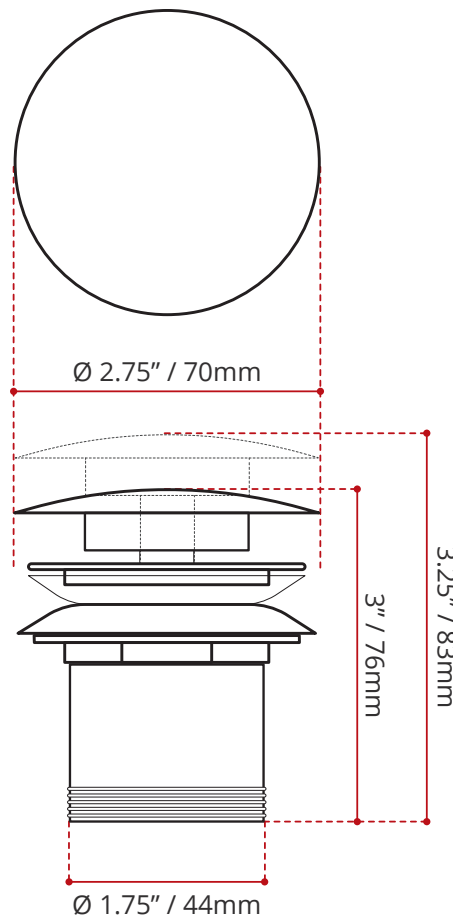

Product images are for illustration purposes only. Actual product(s) may vary.

DESCRIPTION:

- Push style pop-up drain
- Complies with CSA & IAPMO standards
- **Gloss Black**
- Quality brass construction
- Corrosion-resistant
- To use with: SERENITY, NOVA, OPES, NEW CHARM, ETHER, GEM, AURA, AVOS, LAVISH, JUSTINIAN, GLAM, MADRID Freestanding Bathtubs

SHIPPING INFORMATION:

- Length: 3.125" / 79mm
- Width: 3.125" / 79mm
- Height: 4.5" / 114mm
- Net Weight: 0.4 kg / 0.9 lbs.
- Gross Weight: 0.5 kg / 1.1 lbs.

DISCLAIMER: Measurements may vary ±1/4" (Diagram Not to scale)