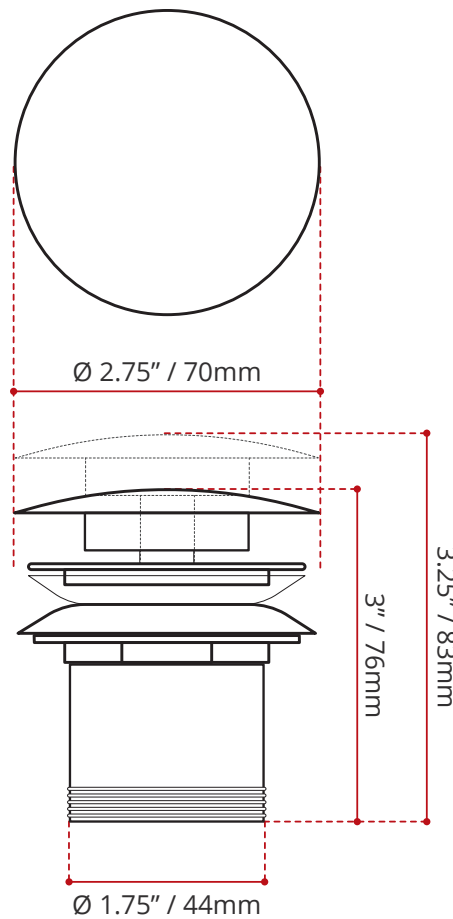

DESCRIPTION:

- Push style pop-up drain
- Complies with CSA & IAPMO standards
- **Gloss White**
- Quality brass construction
- Corrosion-resistant
- To use with: SERENITY, NOVA, OPES, NEW CHARM, ETHER, GEM, AURA, AVOS, LAVISH, JUSTINIAN, GLAM, MADRID Freestanding Bathtubs

SHIPPING INFORMATION:

- Length: 3.125" / 79mm
- Width: 3.125" / 79mm
- Height: 4.5" / 114mm
- Net Weight: 0.4 kg / 0.9 lbs.
- Gross Weight: 0.5 kg / 1.1 lbs.

DISCLAIMER: Measurements may vary ±¼" (Diagram Not to scale)