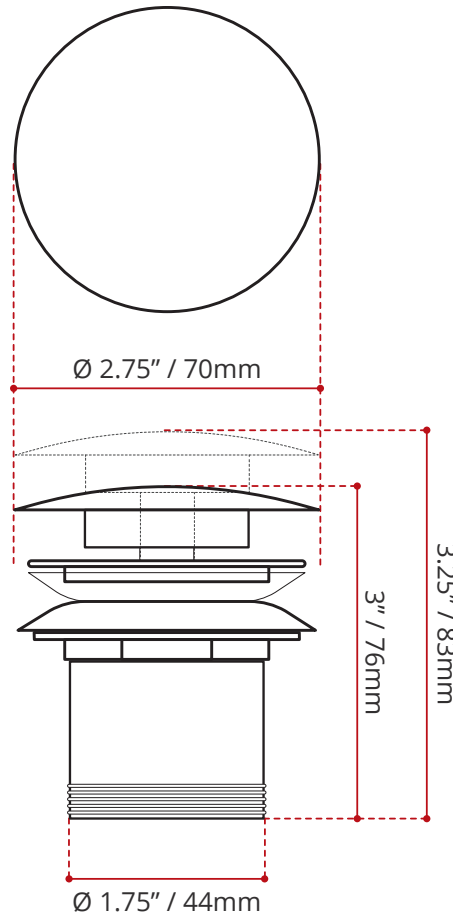

Product images are for illustration purposes only. Actual product(s) may vary.

DESCRIPTION:

- Push style pop-up drain
- Complies with CSA & IAPMO standards
- **Matte White**
- Quality brass construction
- Corrosion-resistant
- To use with: SERENITY, NOVA, OPES, NEW CHARM, ETHER, GEM, AURA, AVOS, LAVISH, JUSTINIAN, GLAM, MADRID Freestanding Bathtubs

SHIPPING INFORMATION:

- Length: 3.125" / 79mm
- Width: 3.125" / 79mm
- Height: 4.5" / 114mm
- Net Weight: 0.4 kg / 0.9 lbs.
- Gross Weight: 0.5 kg / 1.1 lbs.

DISCLAIMER: Measurements may vary $\pm 1/4"$ (Diagram Not to scale)