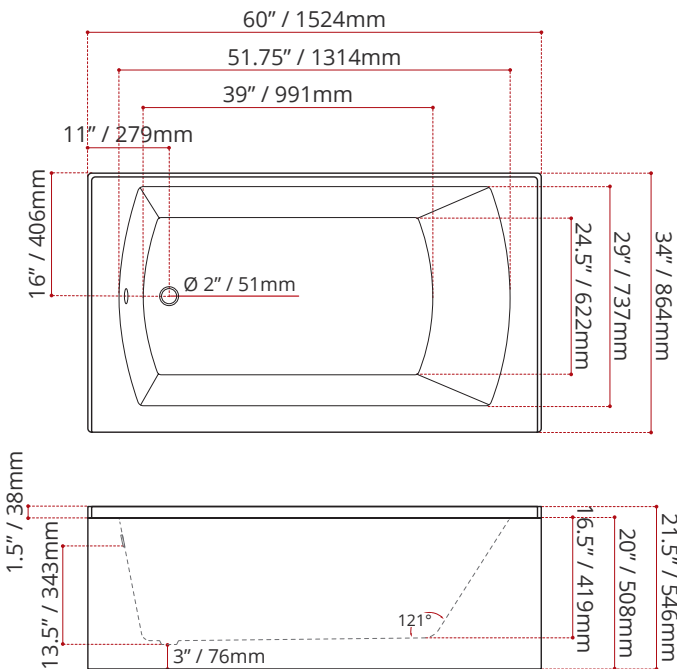

DIMENSIONS	WATER DEPTH	CAPACITY
<ul style="list-style-type: none"> • Length: 60" / 1524mm • Width: 34" / 864mm • Skirt Height: 20" / 508mm 	13.5" / 343mm Drain to overflow	56 gal. 212 litres of water

PRODUCT INFORMATION:	
<p>Shila Stone is highly resistant to staining and chemical cleaners. Moreover, its non-porous, bacteriostatic surface limits the growth of microorganisms, making it a perfectly hygienic material.</p>	
<ul style="list-style-type: none"> • Modern style • Plain skirt • End drain • Made in Canada 	<ul style="list-style-type: none"> • Hygienic material • Made from Shila Stone cast resin • Stain, scratch and crack resistance • Complies with CSA & IAPMO standards

SHIPPING INFORMATION:	
<ul style="list-style-type: none"> • Length: 62" / 1575mm • Width: 38" / 965mm • Height: 26" / 660mm 	<ul style="list-style-type: none"> • Net Weight: 35.8 kg / 79 lbs • Gross Weight: 40 kg / 88 lbs

MODEL NUMBER : 3334
(LEFT HAND DRAIN LOCATION)

MODEL NUMBER : 3344
(RIGHT HAND DRAIN LOCATION)

DISCLAIMER: Measurements may vary ± 1/4" (Diagram Not to scale)

CUSTOMIZE YOUR TUB

ALL UPCHARGE OPTIONS ARE MADE TO ORDER - NO REFUND - NO RETURN -