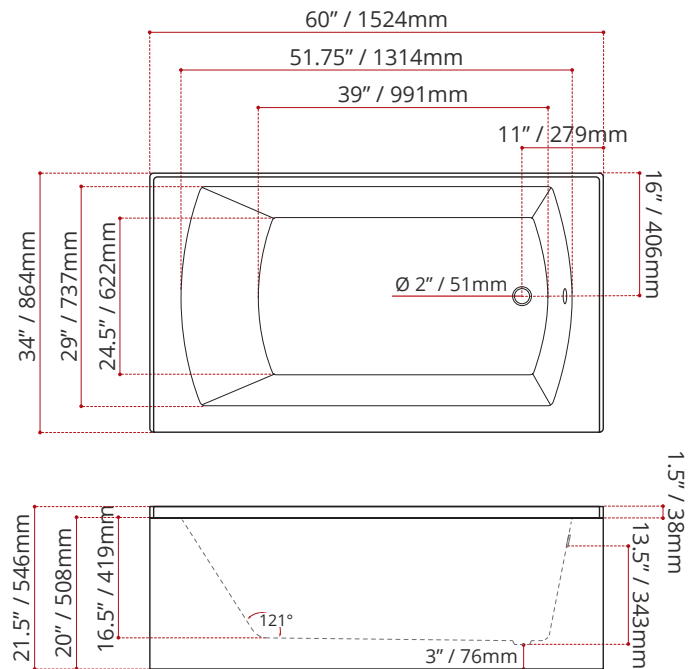

DIMENSIONS	WATER DEPTH	CAPACITY
<ul style="list-style-type: none"> • Length: 60" / 1524mm • Width: 34" / 864mm • Skirt Height: 20" / 508mm 	13.5" / 343mm Drain to overflow	56 gal. 212 litres of water

PRODUCT INFORMATION:	
<p>Shila Stone is highly resistant to staining and chemical cleaners. Moreover, its non-porous, bacteriostatic surface limits the growth of microorganisms, making it a perfectly hygienic material.</p>	
<ul style="list-style-type: none"> • Modern style • Plain skirt • End drain • Made in Canada 	<ul style="list-style-type: none"> • Hygienic material • Made from Shila Stone cast resin • Stain, scratch and crack resistance • Complies with CSA & IAPMO standards

SHIPPING INFORMATION:	
<ul style="list-style-type: none"> • Length: 62" / 1575mm • Width: 38" / 965mm • Height: 26" / 660mm 	<ul style="list-style-type: none"> • Net Weight: 35.8 kg / 79 lbs • Gross Weight: 40 kg / 88 lbs

MODEL NUMBER : 3334
(LEFT HAND DRAIN LOCATION)

MODEL NUMBER : 3344
(RIGHT HAND DRAIN LOCATION)

DISCLAIMER: Measurements may vary ± 1/4" (Diagram Not to scale)

CUSTOMIZE YOUR TUB

ALL UPCHARGE OPTIONS ARE MADE TO ORDER - NO REFUND - NO RETURN -