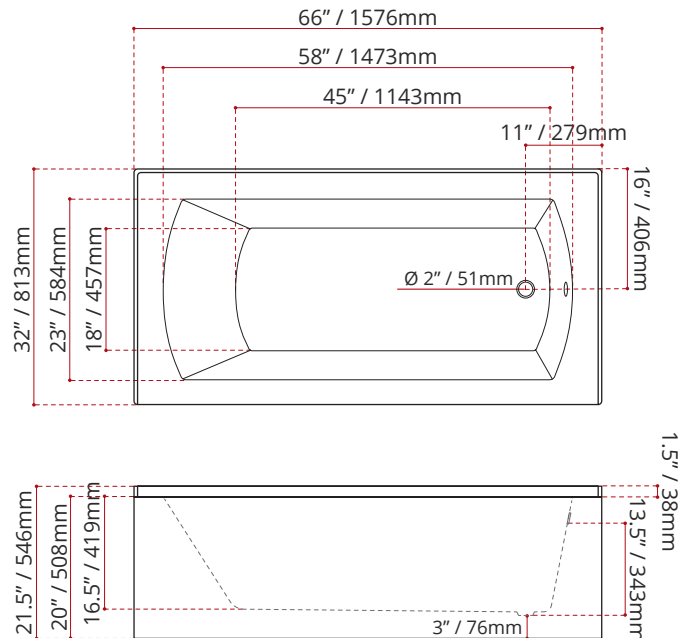

DIMENSIONS	WATER DEPTH	CAPACITY
<ul style="list-style-type: none"> • Length: 66" / 1676mm • Width: 32" / 813mm • Skirt Height: 20" / 508mm 	13.5" / 343mm Drain to overflow	48 gal. 182 litres of water

PRODUCT INFORMATION:	
<p>Shila Stone is highly resistant to staining and chemical cleaners. Moreover, its non-porous, bacteriostatic surface limits the growth of microorganisms, making it a perfectly hygienic material.</p>	
<ul style="list-style-type: none"> • Modern style • Plain skirt • End drain • Made in Canada 	<ul style="list-style-type: none"> • Hygienic material • Made from Shila Stone cast resin • Stain, scratch and crack resistance • Complies with CSA & IAPMO standards

SHIPPING INFORMATION:	
<ul style="list-style-type: none"> • Length: 68" / 1727mm • Width: 34" / 864mm • Height: 26" / 660mm 	<ul style="list-style-type: none"> • Net Weight: 35.8 kg / 79 lbs • Gross Weight: 40 kg / 88 lbs

MODEL NUMBER : 3394
(LEFT HAND DRAIN LOCATION)

MODEL NUMBER : 3414
(RIGHT HAND DRAIN LOCATION)

DISCLAIMER: Measurements may vary ± 1/8" (Diagram Not to scale)

CUSTOMIZE YOUR TUB

ALL UPCHARGE OPTIONS ARE MADE TO ORDER - NO REFUND - NO RETURN -