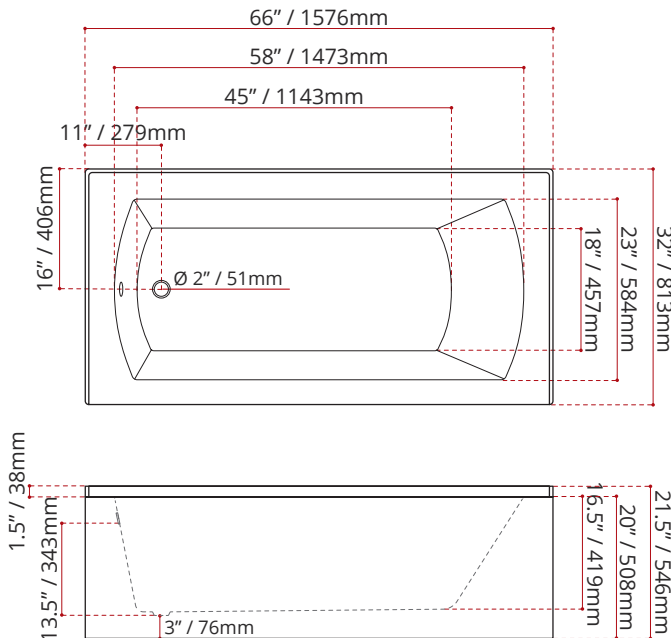

DIMENSIONS	WATER DEPTH	CAPACITY
<ul style="list-style-type: none"> • Length: 66" / 1676mm • Width: 32" / 813mm • Skirt Height: 20" / 508mm 	13.5" / 343mm Drain to overflow	48 gal. 182 litres of water

PRODUCT INFORMATION:	
<p>Shila Stone is highly resistant to staining and chemical cleaners. Moreover, its non-porous, bacteriostatic surface limits the growth of microorganisms, making it a perfectly hygienic material.</p>	
<ul style="list-style-type: none"> • Modern style • Plain skirt • End drain • Made in Canada 	<ul style="list-style-type: none"> • Hygienic material • Made from Shila Stone cast resin • Stain, scratch and crack resistance • Complies with CSA & IAPMO standards

SHIPPING INFORMATION:	
<ul style="list-style-type: none"> • Length: 68" / 1727mm • Width: 34" / 864mm • Height: 26" / 660mm 	<ul style="list-style-type: none"> • Net Weight: 35.8 kg / 79 lbs • Gross Weight: 40 kg / 88 lbs

MODEL NUMBER : 3394
(LEFT HAND DRAIN LOCATION)

MODEL NUMBER : 3414
(RIGHT HAND DRAIN LOCATION)

DISCLAIMER: Measurements may vary ± 1/8" (Diagram Not to scale)

CUSTOMIZE YOUR TUB

ALL UPCHARGE OPTIONS ARE MADE TO ORDER - NO REFUND - NO RETURN -